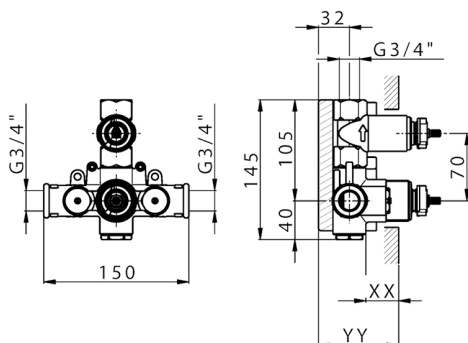

1-outlet Concealed thermostatic shower valve **CONCEALED_ZB007361**

MODEL **ZB007361**

1-outlet Concealed thermostatic shower valve, stopvalve with 3/4" outlet, without trim kit

AVAILABLE FINISHINGS

04 04 Without finishing

CHARACTERISTICS

Installation	Concealed
Cartridge Spare Parts	23.51A.HF
HF Thermostatic Valve	
Concealed	1

Piastra/Plate/Plaque/Platte/Placa

2-3mm: XX 25-40 YY 76-91

10 mm: XX 16-31 YY 65-80

Thermostatic

The Huber thermostatic is your personal water manager, helping you to handle, control and save water and energy.