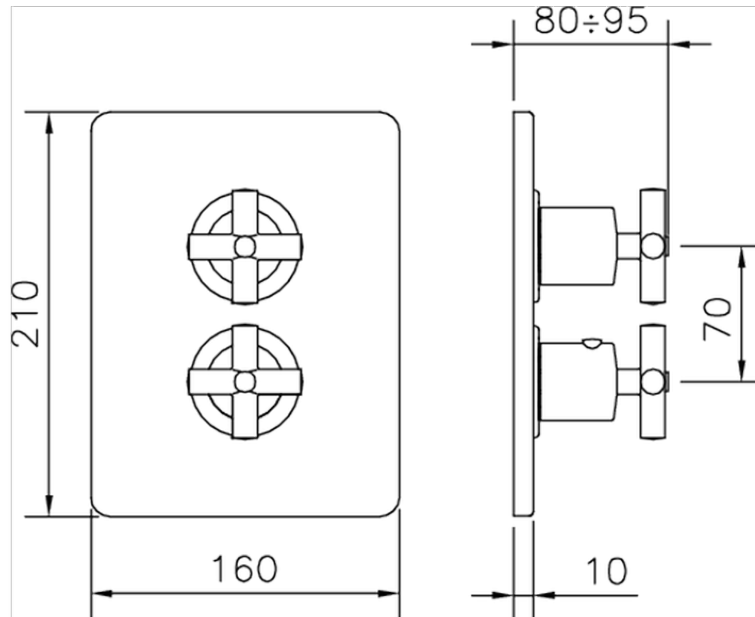

Exposed part for 1-outlet con.thermo.shower valve SUITE_SU007300

SU007300

<https://en.huberitalia.com/exposed-part-for-1-outlet-con-thermo-shower-valve-suite-su007300>

Piastra/Plate/Plaque/Platte/Placa

2-3mm: XX 25-40 YY 76-91

10 mm: XX 16-31 YY 65-80

ZB007361

<https://en.huberitalia.com/1-outlet-concealed-thermostatic-shower-valve-concealed-zb007361>

Piastra/Plate/Plaque/Platte/Placa

2-3mm: XX 25-40 YY 76-91

10 mm: XX 16-31 YY 65-80