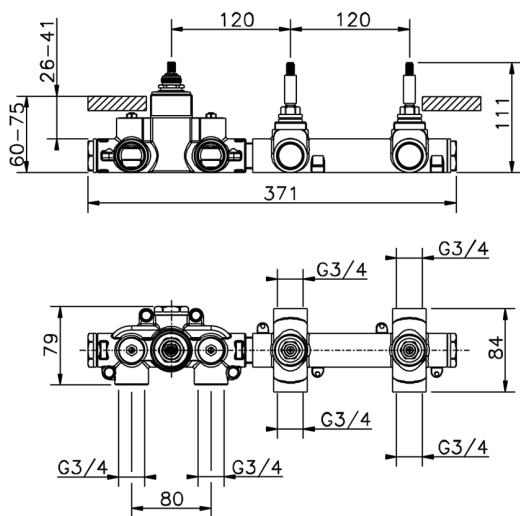

2 Function Concealed Thermostatic Valve CONCEALED_ZB01R200

MODEL **ZB01R200**

2 Function Concealed Thermostatic Valve

AVAILABLE FINISHINGS

 **04** 04 Without finishing

CHARACTERISTICS

Installation	Concealed
Cartridge Spare Parts	23.51A.HF
HF Thermostatic Valve	
Concealed	1