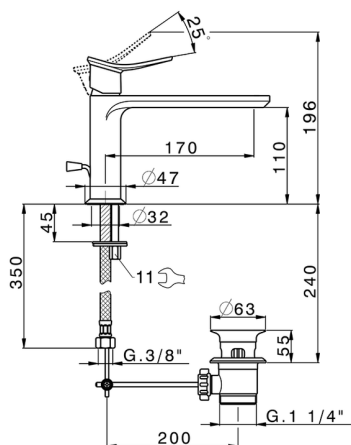

Single lever washbasin mixer HARLOCK_HC001514

MODEL **HC001514**

Single lever washbasin mixer, with 1"1/4 automatic pop-up waste, G.3/8" stainless steel flexible hose

AVAILABLE FINISHINGS

-  **21** 21 Chrome
-  **2P** 2P Rose Gold
-  **2Q** 2Q Black Titanium
-  **40** 40 Matt Black
-  **4Q** 4Q Matt White
-  **6T** 6T Chrome/Matt Black

CHARACTERISTICS

Cartridge Spare Parts **ZZ96550000**

25 mm Cartridge

2025-04-02