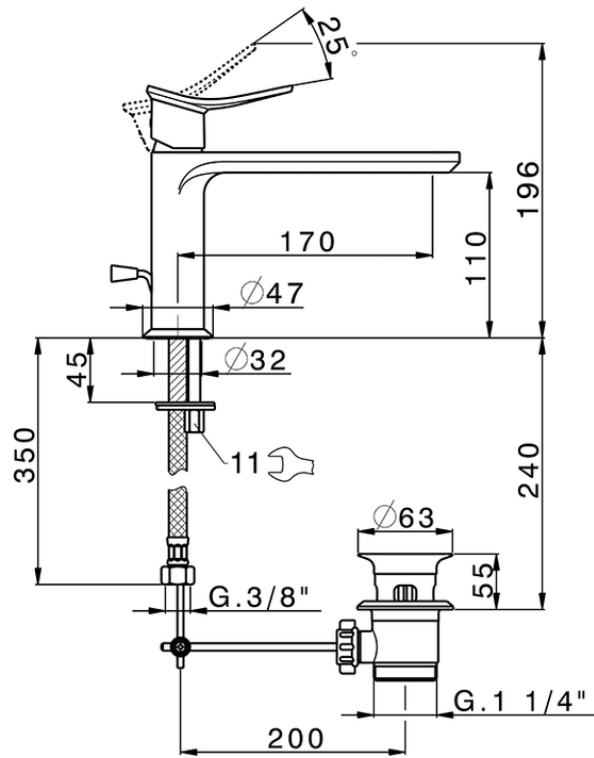

Single lever washbasin mixer HARLOCK\_HC001514

HC001514

<https://en.huberitalia.com/single-lever-washbasin-mixer-harlock-hc001514>

2025-04-04