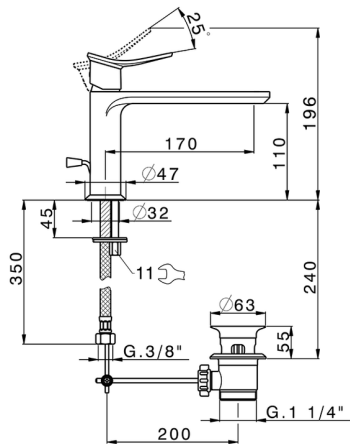

## Single lever washbasin mixer HARLOCK\_HC001514

MODEL **HC001514**

Single lever washbasin mixer, with 1"1/4 automatic pop-up waste, G.3/8" stainless steel flexible hose

### CHARACTERISTICS

Cartridge Spare Parts **ZZ96550000**

**25 mm Cartridge**

2025-04-03