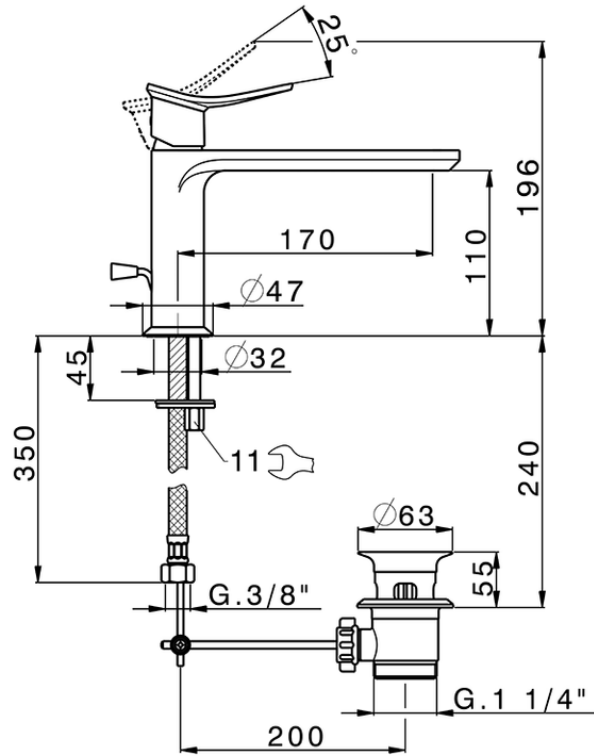

Single lever washbasin mixer HARLOCK\_HC001514

HC001514

<https://en.huberitalia.com/single-lever-washbasin-mixer-harlock-hc001514>

2025-04-04