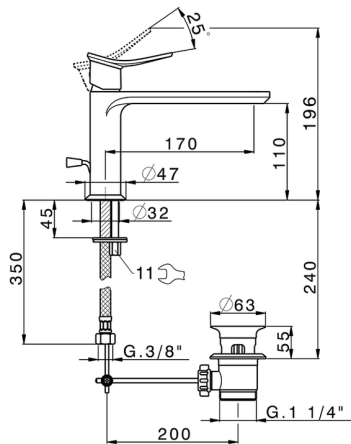

Single lever washbasin mixer HARLOCK_HC001514

MODEL **HC001514**

Single lever washbasin mixer, with 1"1/4 automatic pop-up waste, G.3/8" stainless steel flexible hose

AVAILABLE FINISHINGS

-  **21** 21 Chrome
-  **2P** 2P Rose Gold
-  **2Q** 2Q Black Titanium
-  **40** 40 Matt Black
-  **4Q** 4Q Matt White
-  **6T** 6T Chrome/Matt Black

CHARACTERISTICS

Cartridge Spare Parts **ZZ96550000**

25 mm Cartridge

2025-04-03