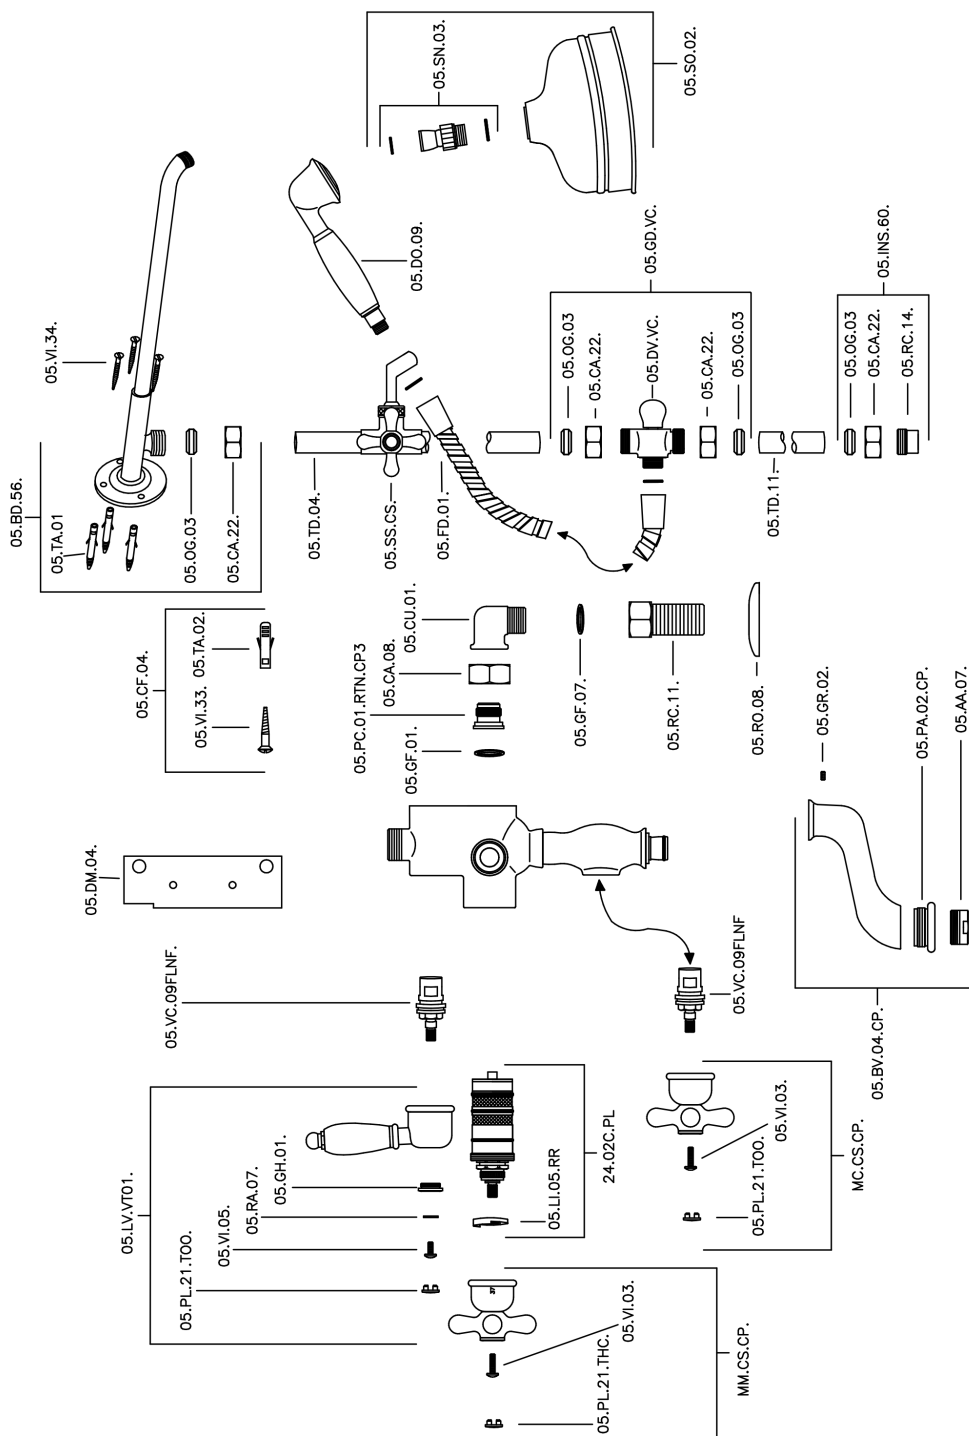

3-function Thermostatic shower set CROISSETTE_592.CS21H.

MODEL **592.CS21H.**

3-function Thermostatic shower set, 2-outlet diverter, not Adjustable Shower Column, 2 Stopvalves, sliding handshower bracket, classic D.53 mm Brass one spray handshower, 200 mm Brass round headshower, 150 cm Brass flexible hose

AVAILABLE FINISHINGS

-  **AG** AG Antique Gold
-  **BA** BA Old Bronze
-  **CR** CR Chrome
-  **2W** 2W Brushed Gold

CHARACTERISTICS

Cartridge Spare Parts **24.04A.PP**

8x20 Plus P Thermostatic Valve

Thermostatic

The Huber thermostatic is your personal water manager, helping you to handle, control and save water and energy.

3-function Thermostatic shower set CROISSETTE_592.CS21H.

592.CS21H.

<https://en.huberitalia.com/3-function-thermostatic-shower-set-croisette-592-cs21h>