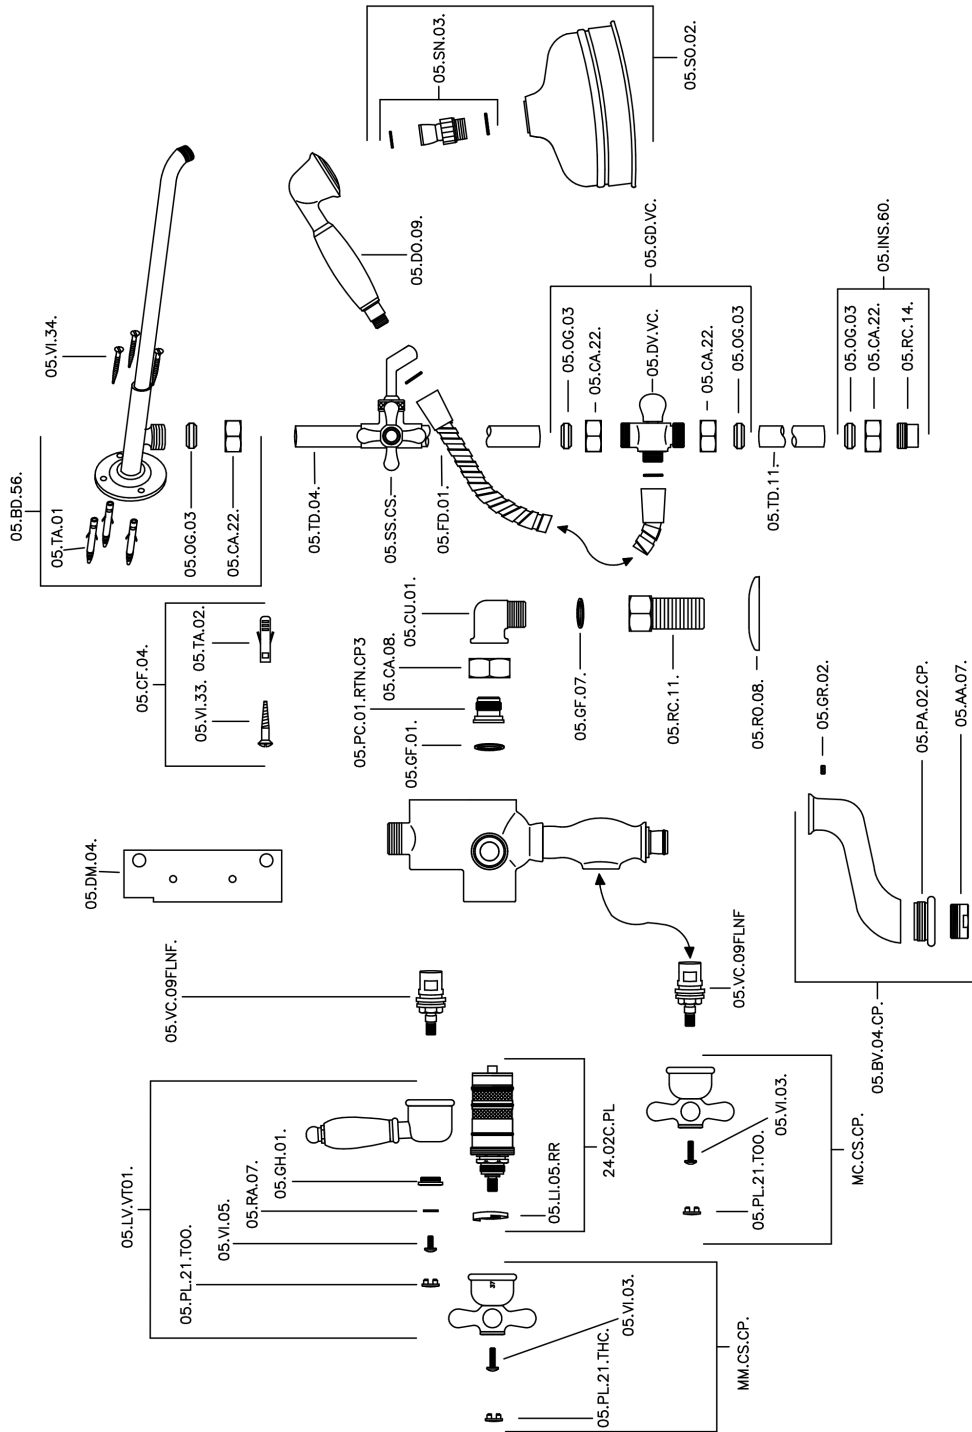

3-function Thermostatic shower set CROISSETTE_592.CS21H.

MODEL **592.CS21H.**

3-function Thermostatic shower set, 2-outlet diverter, not Adjustable Shower Column, 2 Stopvalves, sliding handshower bracket, classic D.53 mm Brass one spray handshower, 200 mm Brass round headshower, 150 cm Brass flexible hose

AVAILABLE FINISHINGS

-  **AG** AG Antique Gold
-  **BA** BA Old Bronze
-  **CR** CR Chrome
-  **2W** 2W Brushed Gold

CHARACTERISTICS

Cartridge Spare Parts **24.04A.PP**

8x20 Plus P Thermostatic Valve

Thermostatic

The Huber thermostatic is your personal water manager, helping you to handle, control and save water and energy.

3-function Thermostatic shower set CROISSETTE_592.CS21H.

592.CS21H.

<https://en.huberitalia.com/3-function-thermostatic-shower-set-croisette-592-cs21h>