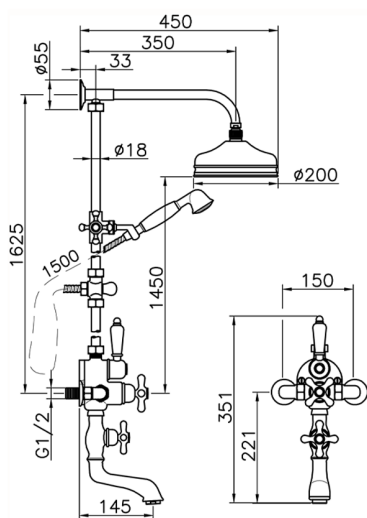

3-function Thermostatic shower set CROISSETTE_592.CS21H.

MODEL **592.CS21H.**

3-function Thermostatic shower set, 2-outlet diverter, not Adjustable Shower Column, 2 Stopvalves, sliding handshower bracket, classic D.53 mm Brass one spray handshower, 200 mm Brass round headshower, 150 cm Brass flexible hose

AVAILABLE FINISHINGS

-  **AG** AG Antique Gold
-  **BA** BA Old Bronze
-  **CR** CR Chrome
-  **2W** 2W Brushed Gold

CHARACTERISTICS

Cartridge Spare Parts **24.04A.PP**

8x20 Plus P Thermostatic Valve

Thermostatic