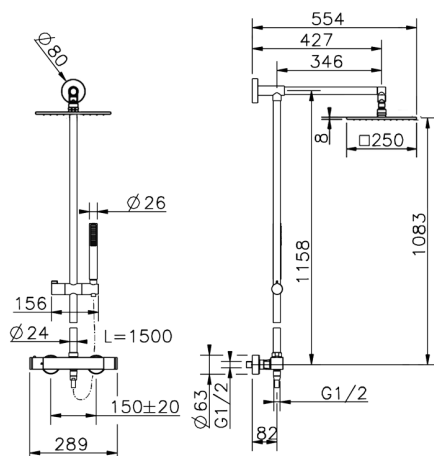

## 2-function Thermostatic shower set DADO\_DDC78010

MODEL **DDC78010**

2-function Thermostatic shower set, 2-outlet devia stop, not adjustable column, sliding shower bracket, ABS D.26 minimalistic one spray handshower, 250x250 mm Brass square showerhead 8 mm thick, 150 cm smooth SUPREME Flexible Hose

AVAILABLE FINISHINGS

CHARACTERISTICS

Cartridge Spare Parts **22.04A.AR - ZZ97279004**

**Argo 2 (long filter) Thermostatic Valve**

### DeviaStop

The Huber Devia Stop technology allows to adjust the water flow and to direct it to the selected output point (overhead soaker, hand shower, etc).