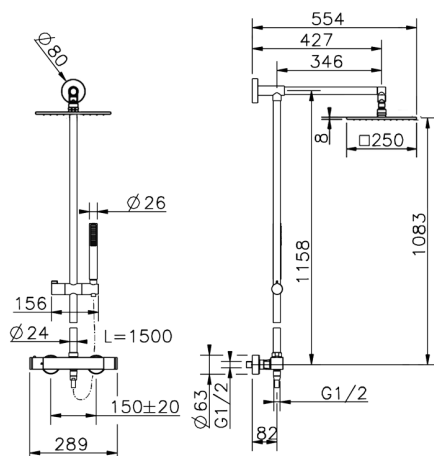

## 2-function Thermostatic shower set DADO\_DDC78010

MODEL **DDC78010**

2-function Thermostatic shower set, 2-outlet deviasop, not adjustable column, sliding shower bracket, ABS D.26 minimalistic one spray handshower, 250x250 mm Brass square showerhead 8 mm thick, 150 cm smooth SUPREME Flexible Hose

AVAILABLE FINISHINGS

CHARACTERISTICS

Cartridge Spare Parts **22.04A.AR - ZZ97279004**

**Argo 2 (long filter) Thermostatic Valve**

### DeviaStop

The Huber Devia Stop technology allows to adjust the water flow and to direct it to the selected output point (overhead soaker, hand shower, etc).