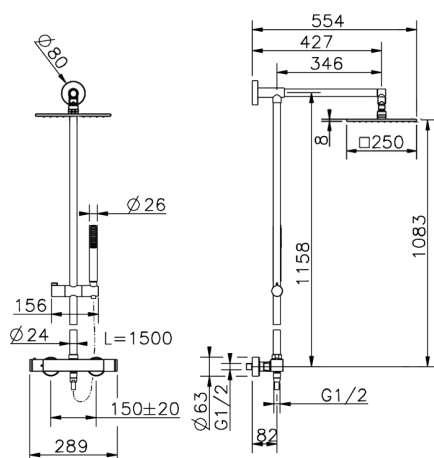

2-function Thermostatic shower set DADO_DDC78010

MODEL **DDC78010**

2-function Thermostatic shower set, 2-outlet devia stop, not adjustable column, sliding shower bracket, ABS D.26 minimalistic one spray handshower, 250x250 mm Brass square showerhead 8 mm thick, 150 cm smooth SUPREME Flexible Hose

AVAILABLE FINISHINGS

CHARACTERISTICS

Cartridge Spare Parts **22.04A.AR - ZZ97279004**

Argo 2 (long filter) Thermostatic Valve

DeviaStop

The Huber Devia Stop technology allows to adjust the water flow and to direct it to the selected output point (overhead soaker, hand shower, etc).

2-function Thermostatic shower set DADO_DDC78010

DDC78010

<https://en.huberitalia.com/2-function-thermostatic-shower-set-dado-ddc78010>

2026-04-06