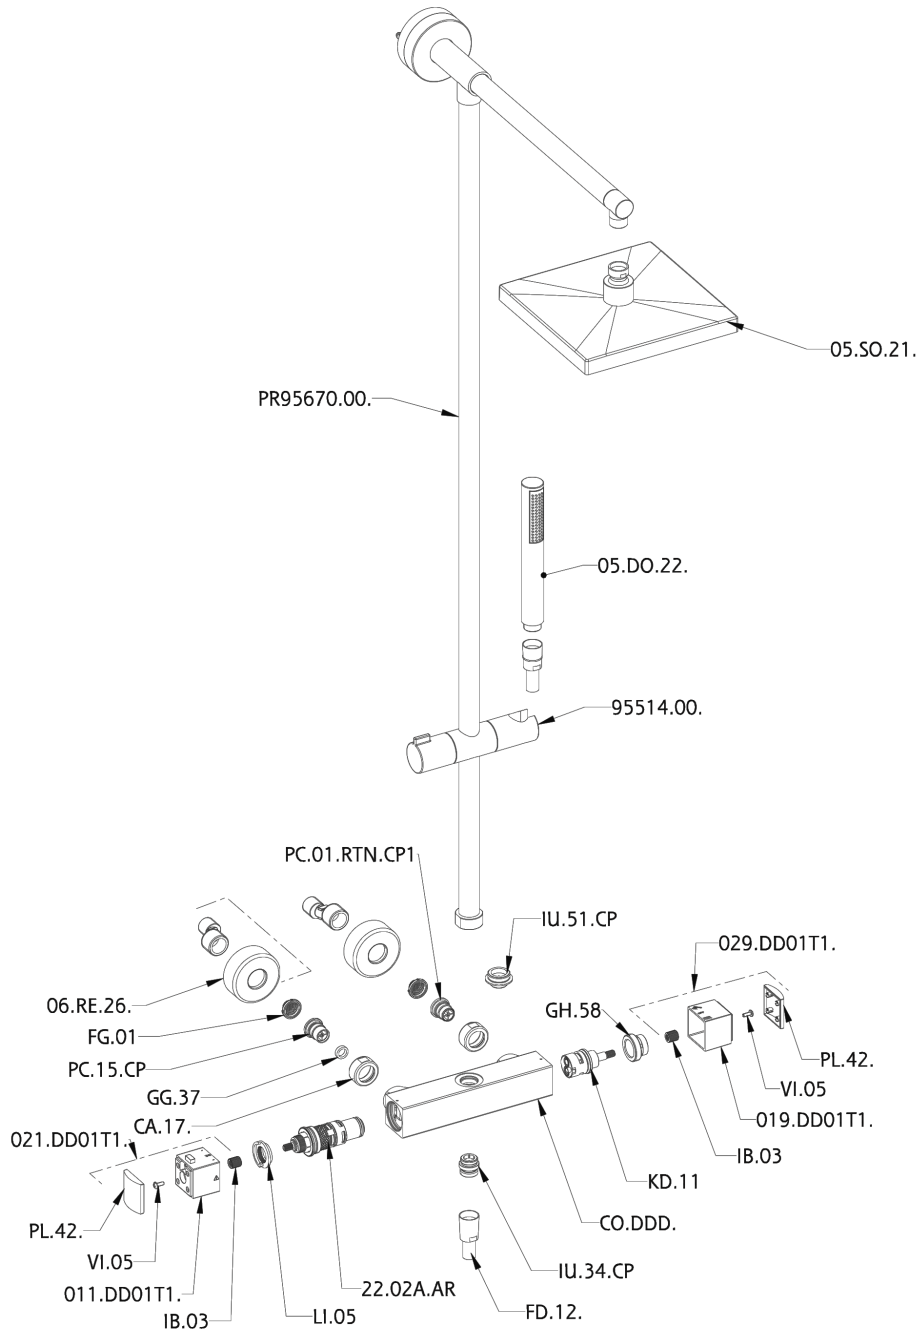

2-function Thermostatic shower set DADO_DDC78010

DDC78010

<https://en.huberitalia.com/2-function-thermostatic-shower-set-dado-ddc78010>

2026-06-05