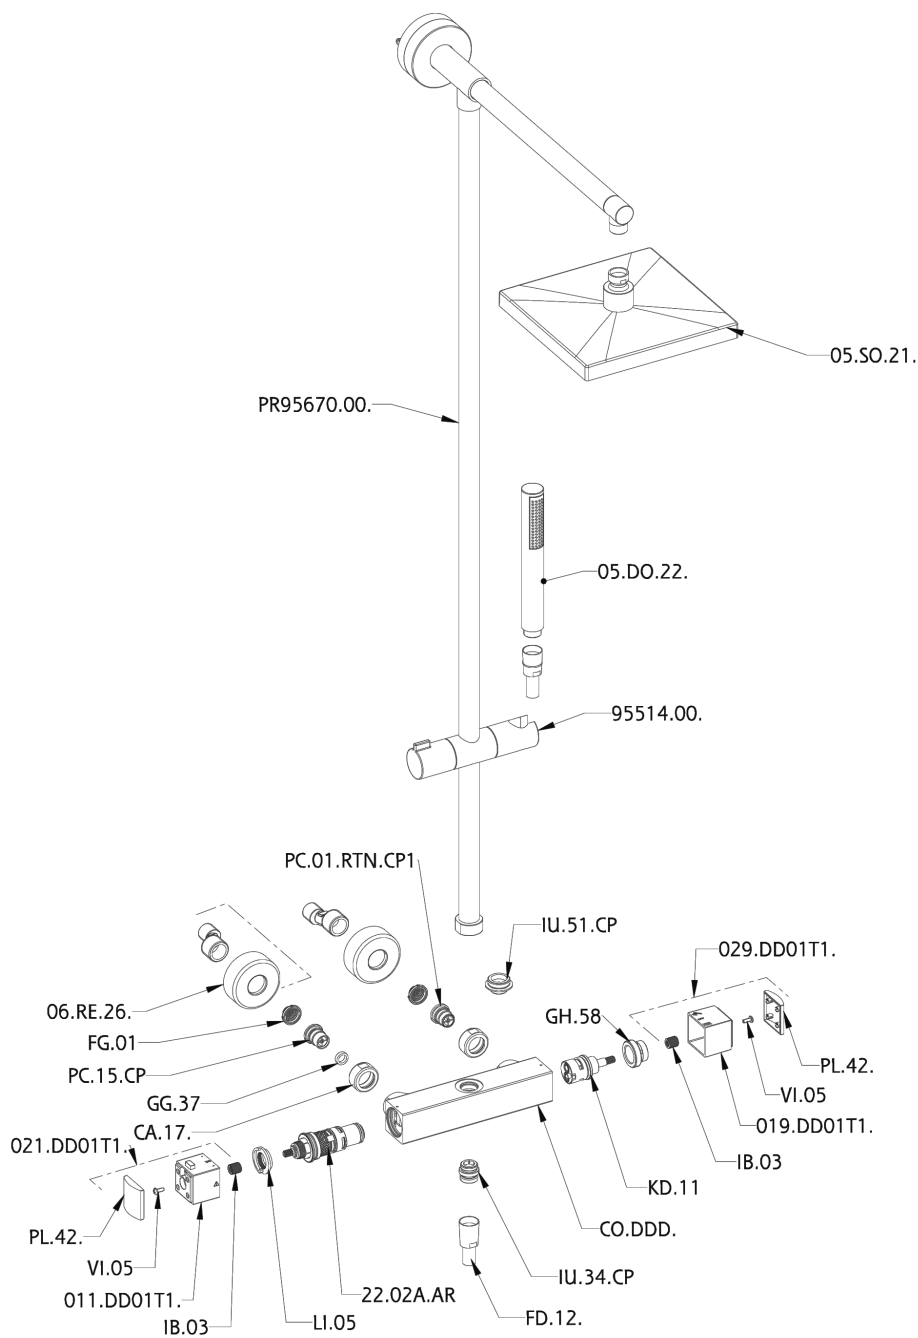

2-function Thermostatic shower set DADO_DDC78010

MODEL **DDC78010**

2-function Thermostatic shower set, 2-outlet devia stop, not adjustable column, sliding shower bracket, ABS D.26 minimalistic one spray handshower, 250x250 mm Brass square showerhead 8 mm thick, 150 cm smooth SUPREME Flexible Hose

AVAILABLE FINISHINGS

CHARACTERISTICS

Cartridge Spare Parts **22.04A.AR - ZZ97279004**

Argo 2 (long filter) Thermostatic Valve

DeviaStop

The Huber Devia Stop technology allows to adjust the water flow and to direct it to the selected output point (overhead soaker, hand shower, etc).

SafeTouch

The Huber SafeTouch system maintains the mixer body cool to the touch during operation.

Thermostatic

The Huber thermostatic is your personal water manager, helping you to handle, control and save water and energy.

2-function Thermostatic shower set DADO_DDC78010

DDC78010

<https://en.huberitalia.com/2-function-thermostatic-shower-set-dado-ddc78010>

2026-04-06