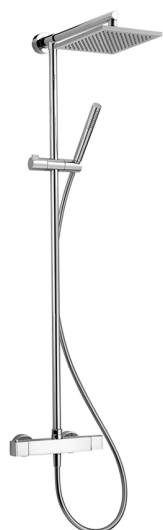

2-function Thermostatic shower set DADO_DDC78010

MODEL **DDC78010**

2-function Thermostatic shower set, 2-outlet devia stop, not adjustable column, sliding shower bracket, ABS D.26 minimalistic one spray handshower, 250x250 mm Brass square showerhead 8 mm thick, 150 cm smooth SUPREME Flexible Hose

AVAILABLE FINISHINGS

CHARACTERISTICS

Cartridge Spare Parts **22.04A.AR - ZZ97279004**

Argo 2 (long filter) Thermostatic Valve

DeviaStop

The Huber Devia Stop technology allows to adjust the water flow and to direct it to the selected output point (overhead soaker, hand shower, etc).

SafeTouch

The Huber SafeTouch system maintains the mixer body cool to the touch during operation.

Thermostatic

The Huber thermostatic is your personal water manager, helping you to handle, control and save water and energy.

2-function Thermostatic shower set DADO_DDC78010

DDC78010

<https://en.huberitalia.com/2-function-thermostatic-shower-set-dado-ddc78010>

2026-04-06