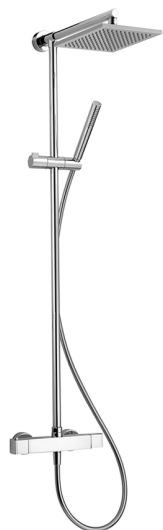

## 2-function Thermostatic shower set DADO\_DDC78010

MODEL **DDC78010**

2-function Thermostatic shower set, 2-outlet devia stop, not adjustable column, sliding shower bracket, ABS D.26 minimalistic one spray handshower, 250x250 mm Brass square showerhead 8 mm thick, 150 cm smooth SUPREME Flexible Hose

AVAILABLE FINISHINGS

CHARACTERISTICS

Cartridge Spare Parts **22.04A.AR - ZZ97279004**

**Argo 2 (long filter) Thermostatic Valve**

### DeviaStop

The Huber Devia Stop technology allows to adjust the water flow and to direct it to the selected output point (overhead soaker, hand shower, etc).

### SafeTouch

The Huber SafeTouch system maintains the mixer body cool to the touch during operation.