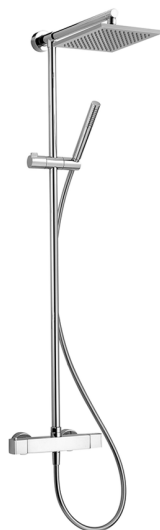

## 2-function Thermostatic shower set DADO\_DDC78010

MODEL **DDC78010**

2-function Thermostatic shower set, 2-outlet deviasop, not adjustable column, sliding shower bracket, ABS D.26 minimalistic one spray handshower, 250x250 mm Brass square showerhead 8 mm thick, 150 cm smooth SUPREME Flexible Hose

AVAILABLE FINISHINGS

CHARACTERISTICS

Cartridge Spare Parts **22.04A.AR - ZZ97279004**

**Argo 2 (long filter) Thermostatic Valve**

### DeviaStop

The Huber Devia Stop technology allows to adjust the water flow and to direct it to the selected output point (overhead soaker, hand shower, etc).

### SafeTouch

The Huber SafeTouch system maintains the mixer body cool to the touch during operation.