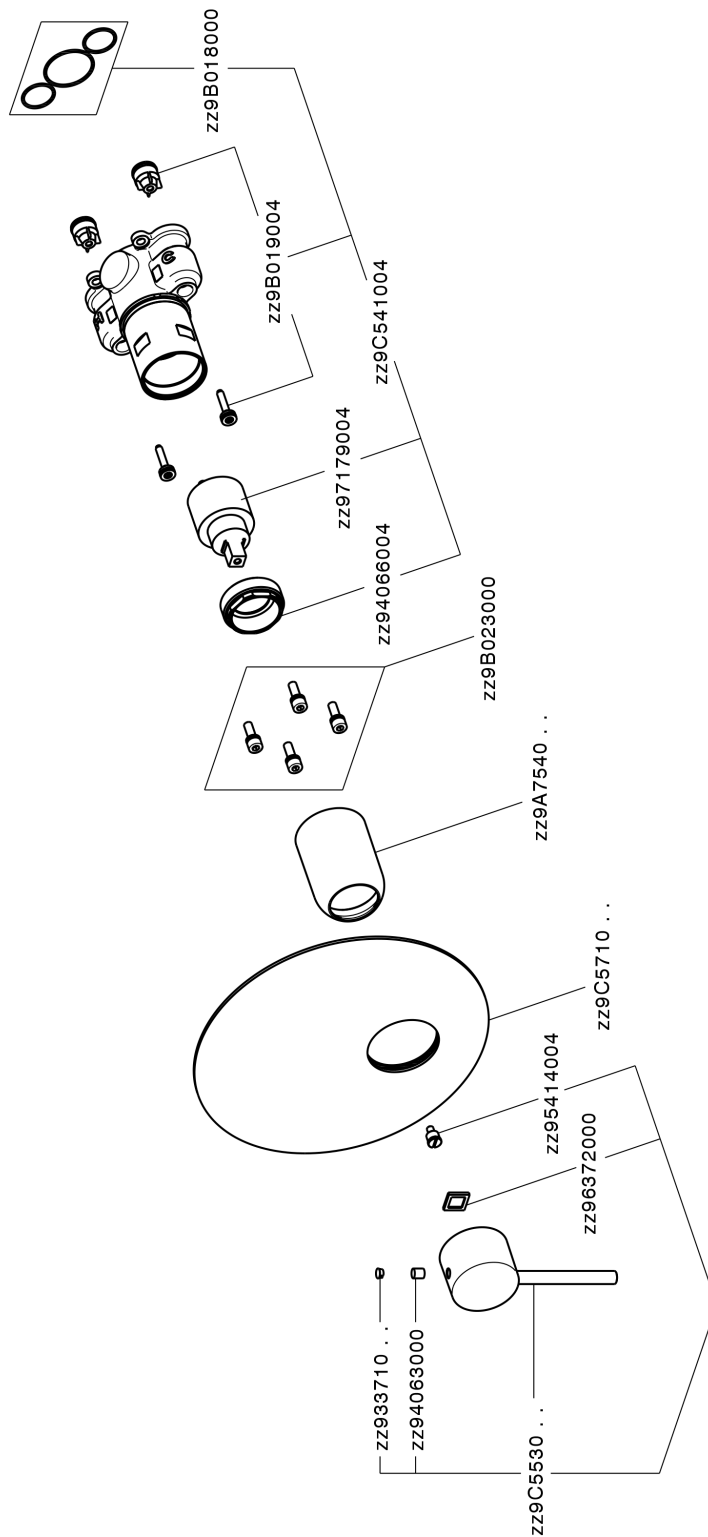

Exposed part for Single Lever One Box Valve ONE BOX_TV0BM010

TV0BM010

<https://en.huberitalia.com/exposed-part-for-single-lever-one-box-valve-one-box-tv0bm010>

One Box Universal Concealed Part ONE BOX_ZB00B031

ZB00B031

<https://en.huberitalia.com/one-box-universal-concealed-part-one-box-zb00b031>

One Box Universal Concealed Part ONE BOX_ZB00B030

ZB00B030

<https://en.huberitalia.com/one-box-universal-concealed-part-one-box-zb00b030>