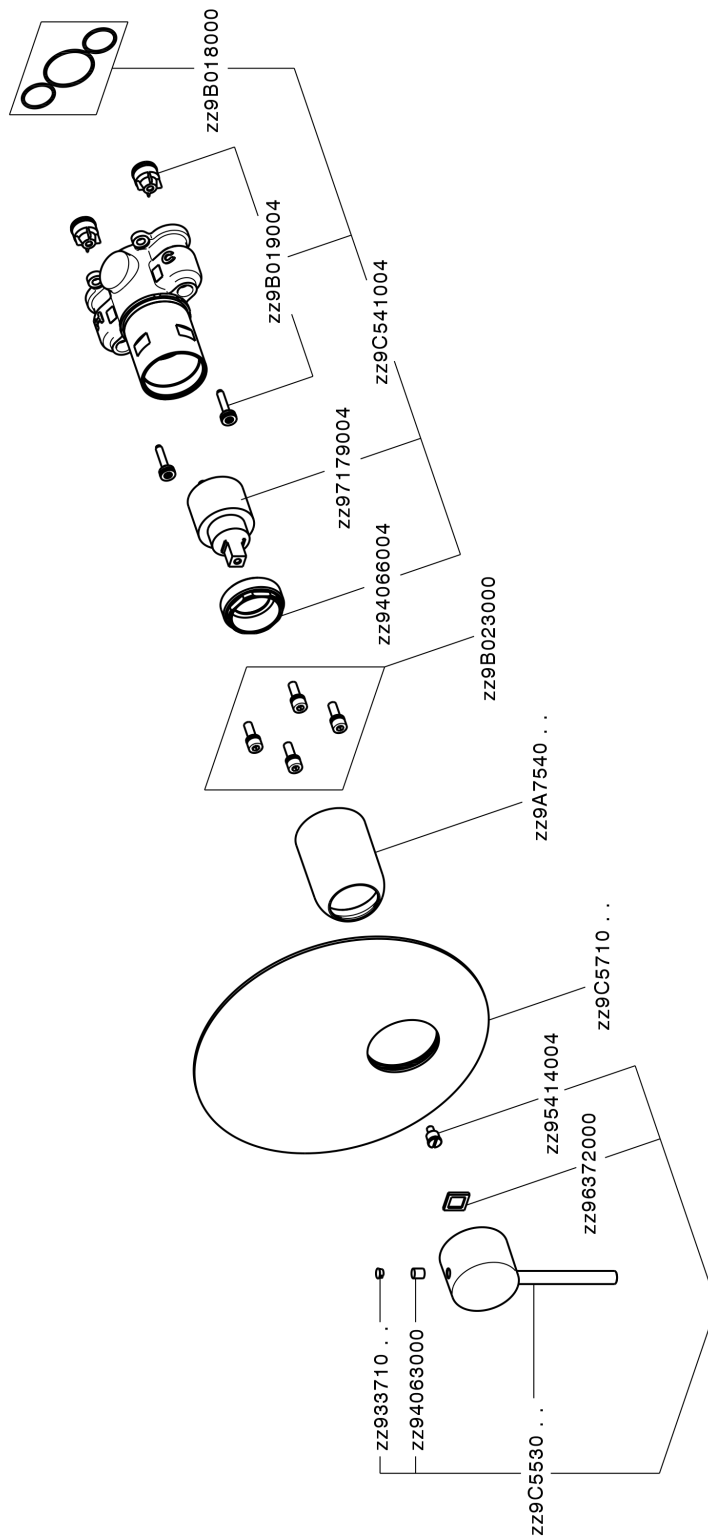

## Exposed part for Single Lever One Box Valve ONE BOX\_TV0BM010

MODEL **TV0BM010**

Exposed part for Single Lever One Box Valve, 1 Outlet, Minimum depth of installation: 67 mm, without concealed part, for items ZB00B030-ZB00B031

AVAILABLE FINISHINGS

CHARACTERISTICS

Cartridge Spare Parts **ZZ97179000**

**35 mm Cartridge**

Installation **Concealed**

Required concealed parts **ZB00B031**

**ZB00B030**

## Exposed part for Single Lever One Box Valve ONE BOX\_TV0BM010

TV0BM010

<https://en.huberitalia.com/exposed-part-for-single-lever-one-box-valve-one-box-tv0bm010>

## One Box Universal Concealed Part ONE BOX\_ZB00B031

MODEL **ZB00B031**

One Box Universal Concealed Part, for 1 or 2 or 3 outlet thermostatic or single lever, without trim kit, with noise reducers, with sealing gasket