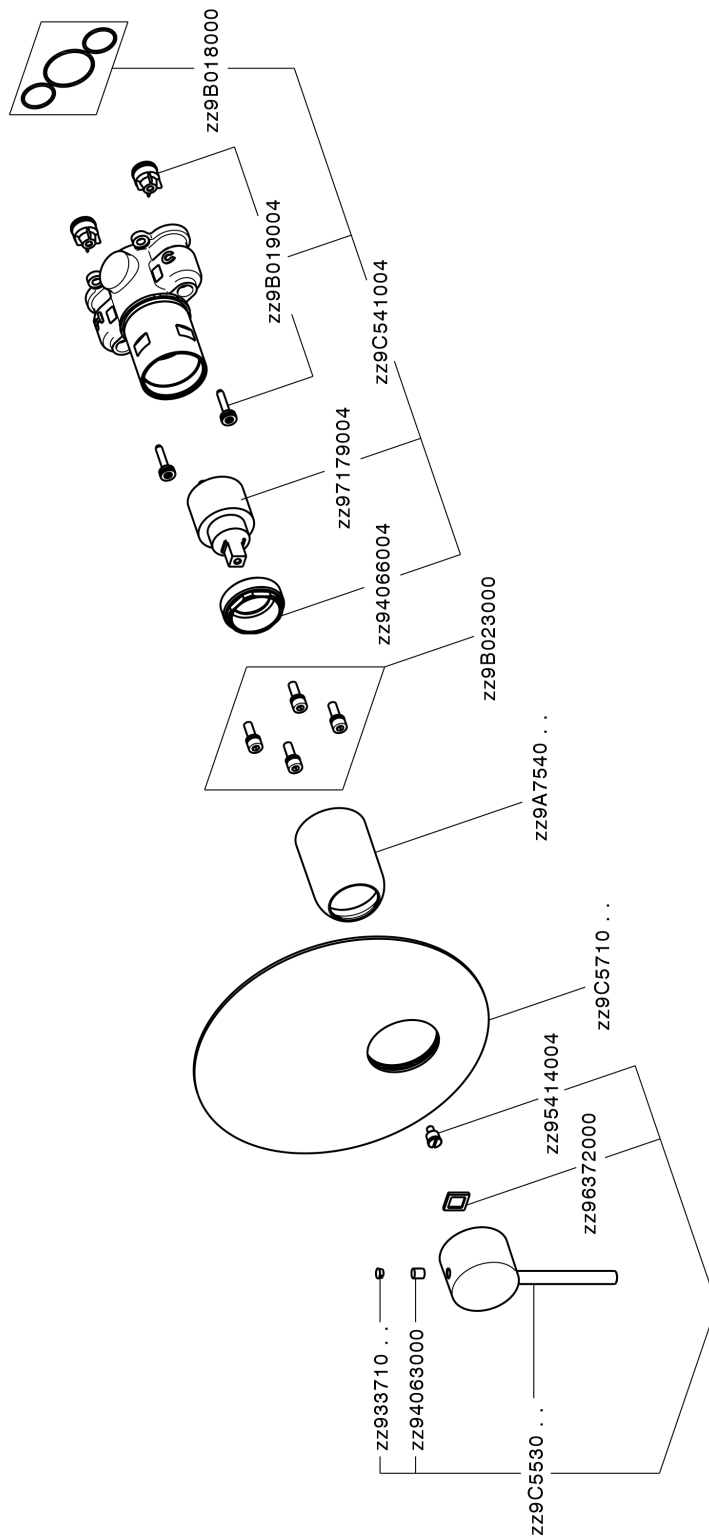

Exposed part for Single Lever One Box Valve ONE BOX_TV0BM010

MODEL **TV0BM010**

Exposed part for Single Lever One Box Valve, 1 Outlet, Minimum depth of installation: 67 mm, without concealed part, for items ZB00B030-ZB00B031

AVAILABLE FINISHINGS

CHARACTERISTICS

Cartridge Spare Parts **ZZ97179000**

35 mm Cartridge

Installation **Concealed**

Required concealed parts **ZB00B031**

ZB00B030

Exposed part for Single Lever One Box Valve ONE BOX_TV0BM010

TV0BM010

<https://en.huberitalia.com/exposed-part-for-single-lever-one-box-valve-one-box-tv0bm010>

One Box Universal Concealed Part ONE BOX_ZB00B031

MODEL **ZB00B031**

One Box Universal Concealed Part, for 1 or 2 or 3 outlet thermostatic or single lever, without trim kit, with noise reducers, with sealing gasket