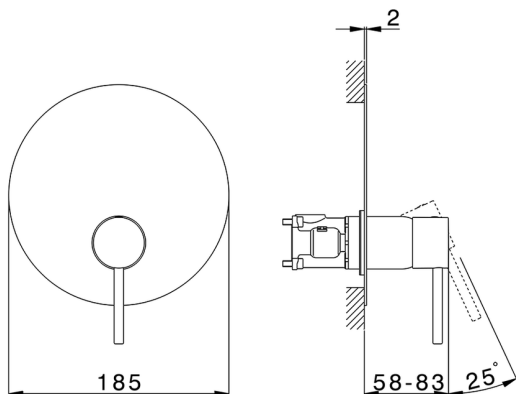

## Exposed part for Single Lever One Box Valve ONE BOX\_TV0BM010

MODEL **TV0BM010**

Exposed part for Single Lever One Box Valve, 1 Outlet, Minimum depth of installation: 67 mm, without concealed part, for items ZB00B030-ZB00B031

AVAILABLE FINISHINGS

CHARACTERISTICS

Cartridge Spare Parts **ZZ97179000**

**35 mm Cartridge**

Installation **Concealed**

Required concealed parts **ZB00B031**

**ZB00B030**

## Exposed part for Single Lever One Box Valve ONE BOX\_TV0BM010

TV0BM010

<https://en.huberitalia.com/exposed-part-for-single-lever-one-box-valve-one-box-tv0bm010>