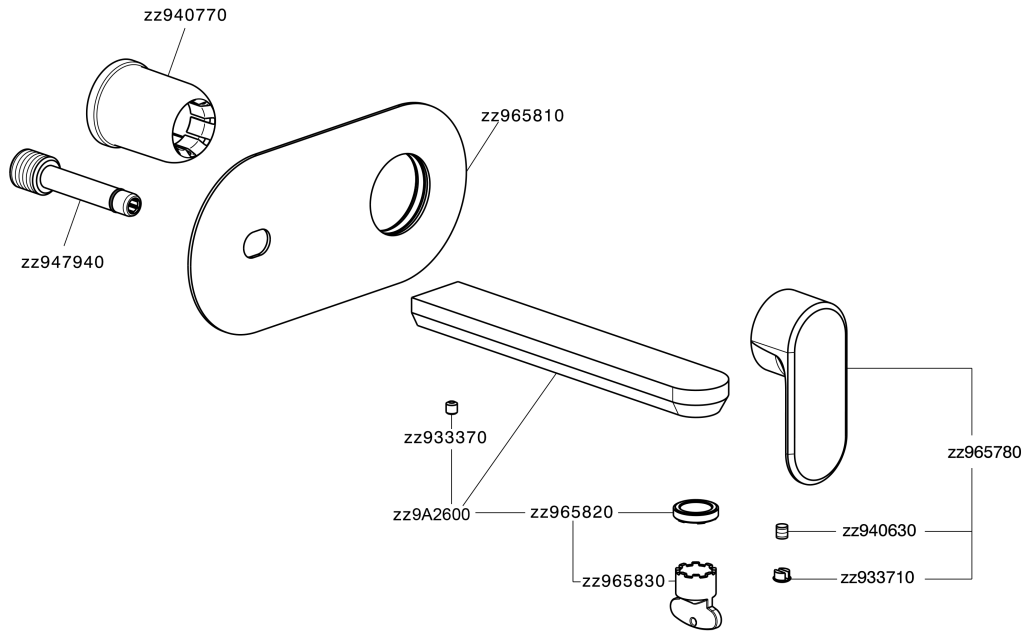

## Exposed part for single lever washbasin valve LEVITY\_LY005511

LY005511

<https://en.huberitalia.com/exposed-part-for-single-lever-washbasin-valve-levity-ly005511>

Concealed single lever washbasin mixer Easy-Box CONCEALED\_ZB002450

ZB002450

<https://en.huberitalia.com/concealed-single-lever-washbasin-mixer-easy-box-concealed-zb002450>

2025-01-05