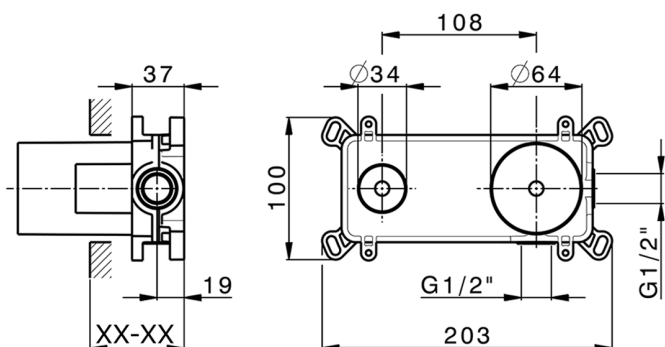

Exposed part for single lever washbasin valve LEVITY_LY005511

MODEL **LY005511**

Exposed part for single lever washbasin valve, without concealed part, spout L.250 mm, for item Easy-Box ZB002450 and art. ZB025510

MODEL **ZB002450**

Concealed single lever washbasin mixer
Easy-Box, with protection guard box, without trim kit

AVAILABLE FINISHINGS

CHARACTERISTICS

Concealed **1**
Cartridge Spare Parts **ZZ95409000**
35 mm Cartridge

Piastra/Plate/Plaque/Platte/Placa

2-3mm: XX 56-76

10mm: XX 48-68

EcoStop

EcoStop feature limits water flow to approximately 50% of maximum output with one point of resistance on setting. Push slightly past the middle stop only when full water output is required. This will save water up to 50%.