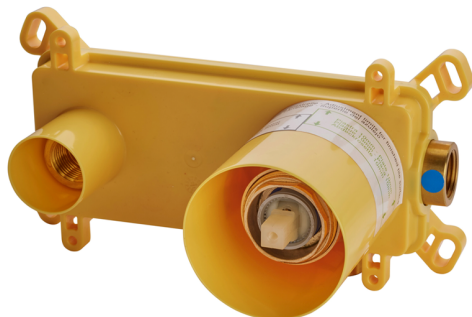

Exposed part for single lever washbasin valve LEVITY_LY005511

MODEL **LY005511**

Exposed part for single lever washbasin valve, without concealed part, spout L.250 mm, for item Easy-Box ZB002450 and art. ZB025510

Exposed part for single lever washbasin valve LEVITY_LY005511

LY005511

<https://en.huberitalia.com/exposed-part-for-single-lever-washbasin-valve-levity-ly005511>

Concealed single lever washbasin mixer Easy-Box CONCEALED_ZB002450

MODEL **ZB002450**

Concealed single lever washbasin mixer
Easy-Box, with protection guard box, without trim kit

AVAILABLE FINISHINGS

CHARACTERISTICS

Concealed **1**
Cartridge Spare Parts **ZZ95409000**
35 mm Cartridge

Piastra/Plate/Plaque/Platte/Placa

2-3mm: XX 56-76

10mm: XX 48-68

EcoStop

EcoStop feature limits water flow to approximately 50% of maximum output with one point of resistance on setting. Push slightly past the middle stop only when full water output is required. This will save water up to 50%.