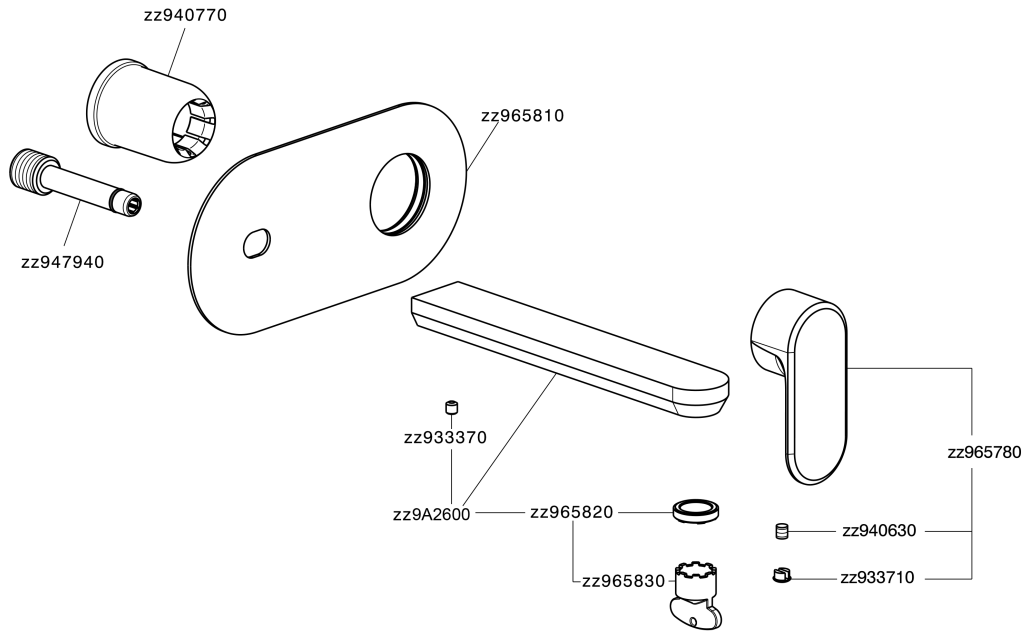

Exposed part for single lever washbasin valve LEVITY_LY005511

MODEL **LY005511**

Exposed part for single lever washbasin valve, without concealed part, spout L.250 mm, for item Easy-Box ZB002450 and art. ZB025510

Exposed part for single lever washbasin valve LEVITY_LY005511

LY005511

<https://en.huberitalia.com/exposed-part-for-single-lever-washbasin-valve-levity-ly005511>

Concealed single lever washbasin mixer Easy-Box CONCEALED_ZB002450

MODEL **ZB002450**

Concealed single lever washbasin mixer
Easy-Box, with protection guard box, without trim kit

AVAILABLE FINISHINGS

CHARACTERISTICS

Concealed **1**
Cartridge Spare Parts **ZZ95409000**
35 mm Cartridge

Piastra/Plate/Plaque/Platte/Placa

2-3mm: XX 56-76

10mm: XX 48-68

EcoStop

EcoStop feature limits water flow to approximately 50% of maximum output with one point of resistance on setting. Push slightly past the middle stop only when full water output is required. This will save water up to 50%.