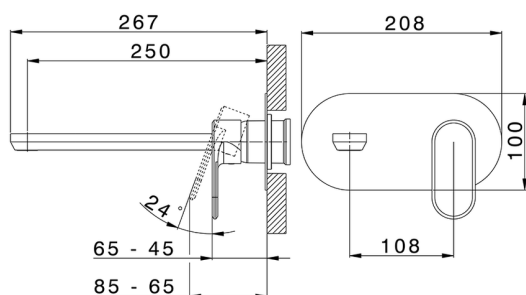

CHARACTERISTICS

Installation **Concealed**
Required concealed parts **ZB002450**