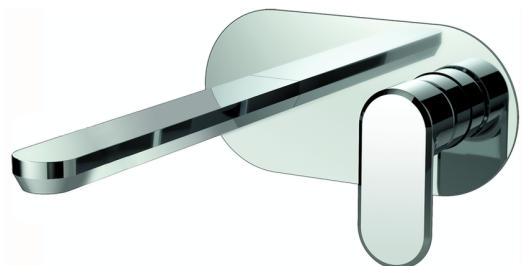

Exposed part for single lever washbasin valve LEVITY_LY005511

MODEL **LY005511**

Exposed part for single lever washbasin valve, without concealed part, spout L.250 mm, for item Easy-Box ZB002450 and art. ZB025510

AVAILABLE FINISHINGS

-  **21** 21 Chrome
-  **2B** 2B Polished Nickel
-  **2F** 2F Brushed Nickel
-  **40** 40 Matt Black
-  **4Q** 4Q Matt White

CHARACTERISTICS

Installation **Concealed**
 Required concealed parts **ZB002450**

Exposed part for single lever washbasin valve LEVITY_LY005511

LY005511

<https://en.huberitalia.com/exposed-part-for-single-lever-washbasin-valve-levity-ly005511>

Concealed single lever washbasin mixer Easy-Box CONCEALED_ZB002450

MODEL **ZB002450**

Concealed single lever washbasin mixer
Easy-Box, with protection guard box, without trim kit

AVAILABLE FINISHINGS

CHARACTERISTICS

Concealed **1**
Cartridge Spare Parts **ZZ95409000**
35 mm Cartridge