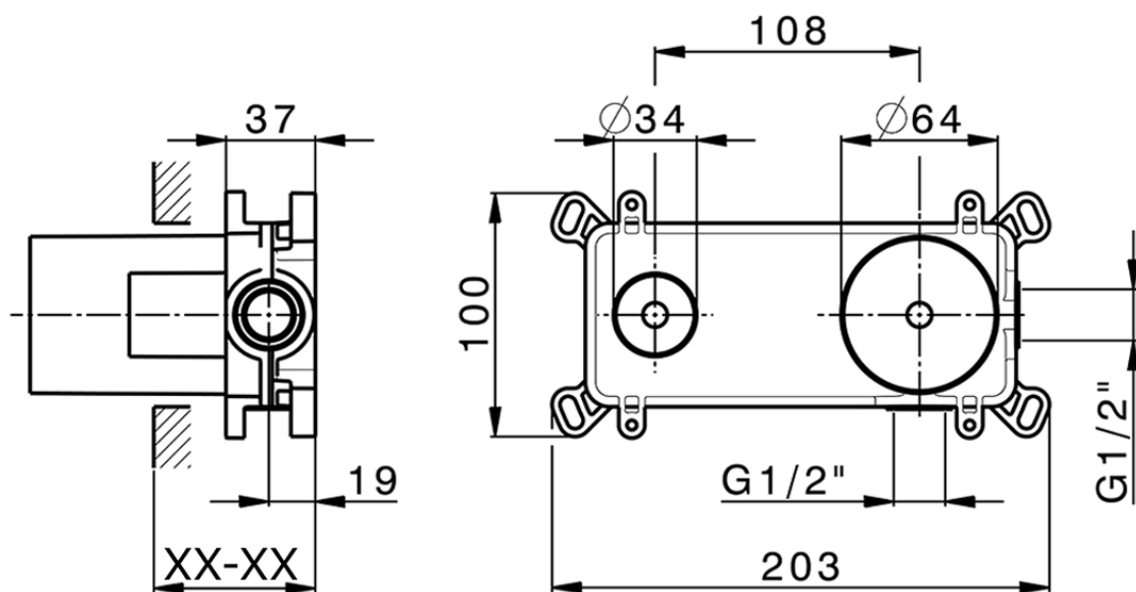

Exposed part for single lever washbasin valve LEVITY_LY005511

LY005511

<https://en.huberitalia.com/exposed-part-for-single-lever-washbasin-valve-levity-ly005511>

Piastra/Plate/Plaque/Platte/Placa

2-3mm: XX 56-76

10mm: XX 48-68