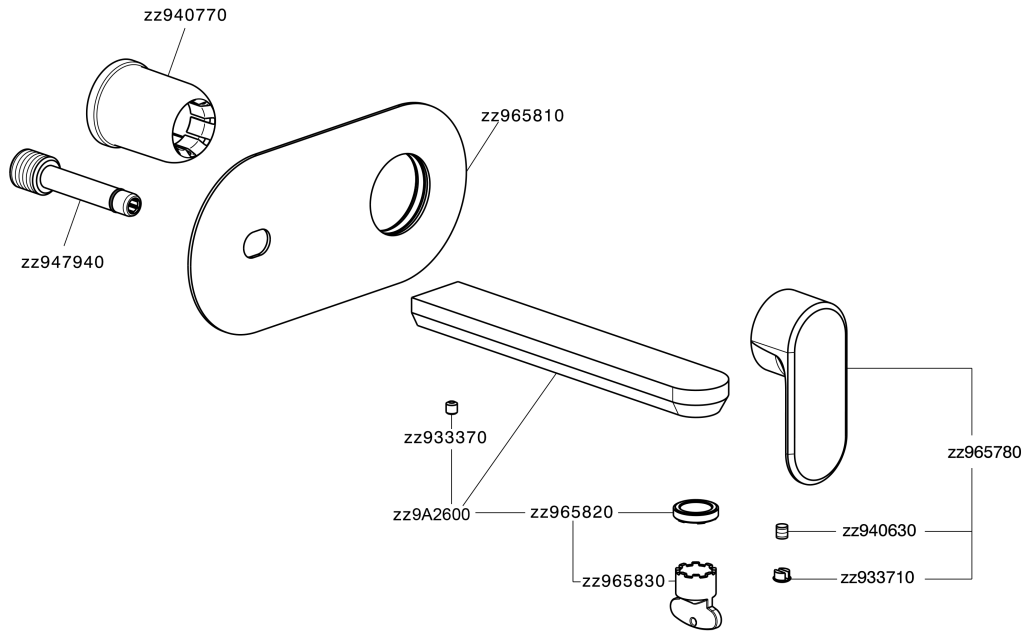

Exposed part for single lever washbasin valve LEVITY_LY005511

LY005511

<https://en.huberitalia.com/exposed-part-for-single-lever-washbasin-valve-levity-ly005511>

Concealed single lever washbasin mixer Easy-Box CONCEALED_ZB002450

ZB002450

<https://en.huberitalia.com/concealed-single-lever-washbasin-mixer-easy-box-concealed-zb002450>

2025-01-03