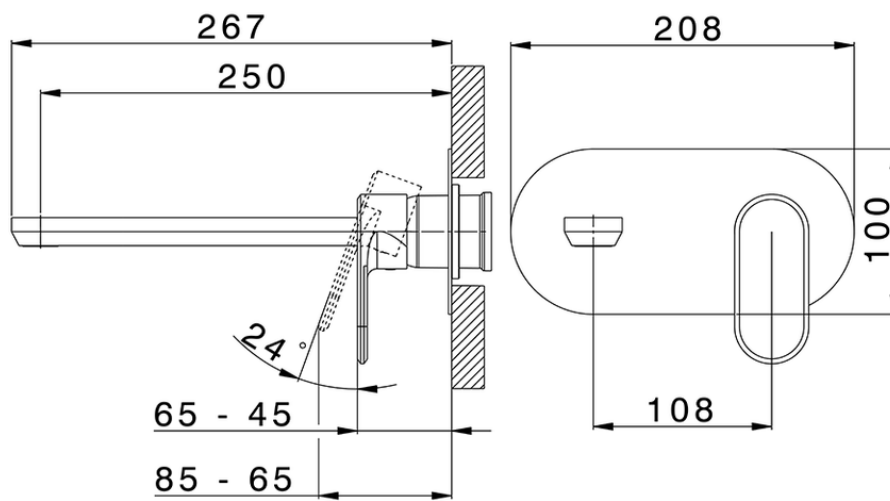

Exposed part for single lever washbasin valve LEVITY\_LY005511

LY005511

<https://en.huberitalia.com/exposed-part-for-single-lever-washbasin-valve-levity-ly005511>

Piastra/Plate/Plaque/Platte/Placa

2-3mm: XX 56-76

10mm: XX 48-68