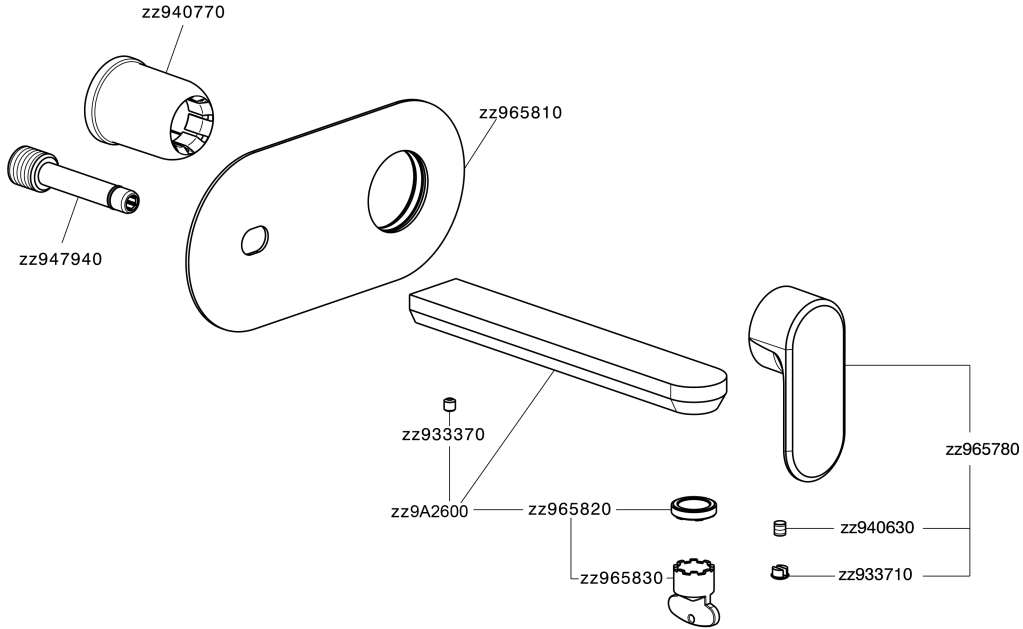

Exposed part for single lever washbasin valve LEVITY_LY005511

LY005511

<https://en.huberitalia.com/exposed-part-for-single-lever-washbasin-valve-levity-ly005511>

Concealed single lever washbasin mixer Easy-Box CONCEALED_ZB002450

ZB002450

<https://en.huberitalia.com/concealed-single-lever-washbasin-mixer-easy-box-concealed-zb002450>

2024-12-22