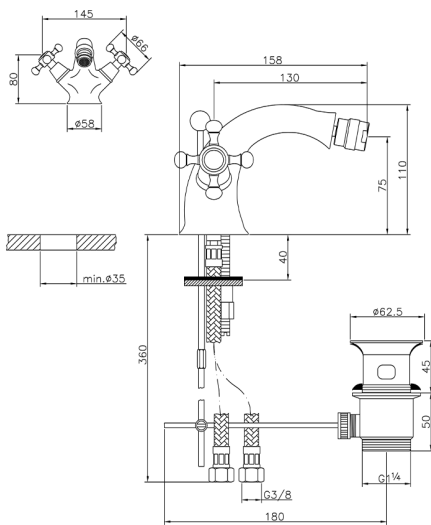

Bidet mixer VICTORIAN_VT000550

MODEL **VT000550**

Bidet mixer, with 1"1/4 automatic pop up waste, G.3/8" Stainless Steel Flexible

AVAILABLE FINISHINGS

-  **21** 21 Chrome
-  **27** 27 Old Bronze
-  **2A** 2A Satin Brushed Nickel
-  **2G** 2G Antique Gold
-  **2W** 2W Brushed Gold

CHARACTERISTICS

Cartridge Spare Parts **ZZ95273000**

2024-12-22