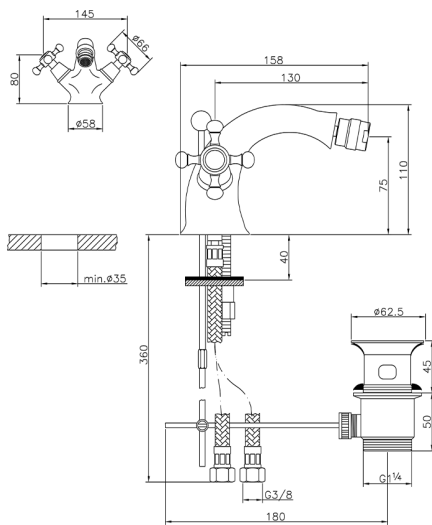

## Bidet mixer VICTORIAN\_VT000550

MODEL **VT000550**

Bidet mixer, with 1"1/4 automatic pop up waste, G.3/8" Stainless Steel Flexible

### CHARACTERISTICS

Cartridge Spare Parts **ZZ95273000**

2024-12-22