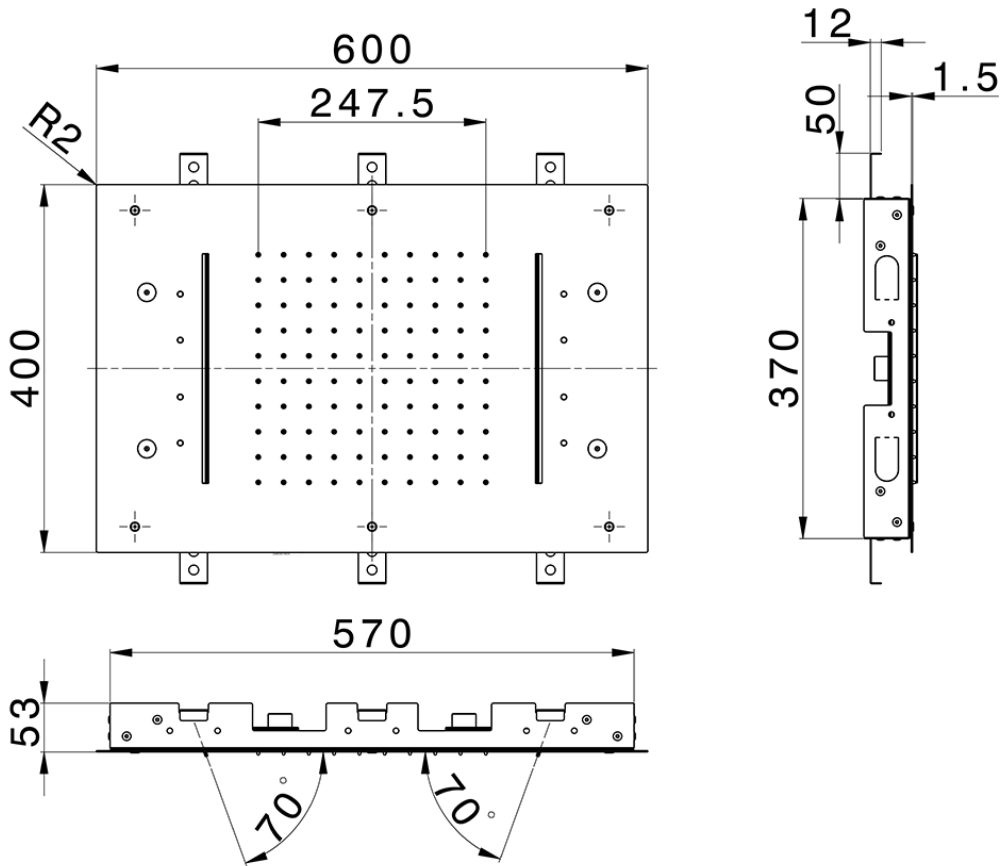

600x400 mm Ceiling showerheads ZEN_ZS1C0370

ZS1C0370

<https://en.huberitalia.com/600x400-mm-ceiling-showerheads-zen-zs1c0370>

2026-06-26