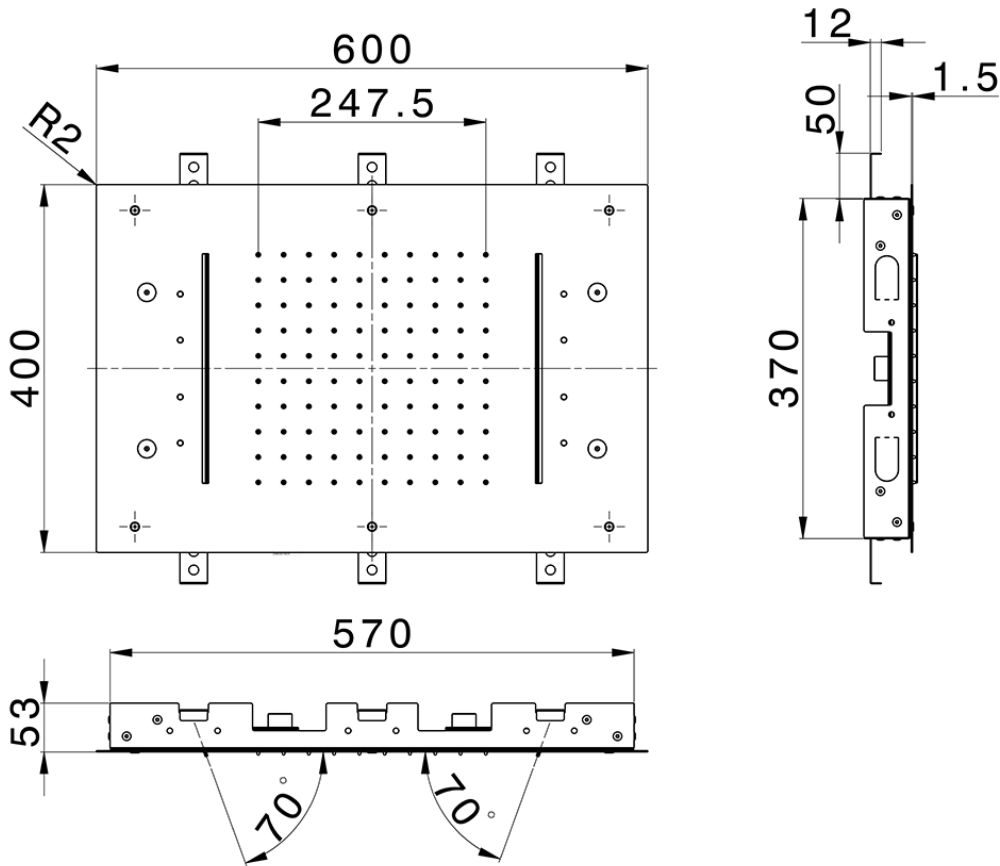

600x400 mm Ceiling showerheads ZEN\_ZS1C0370

ZS1C0370

<https://en.huberitalia.com/600x400-mm-ceiling-showerheads-zen-zs1c0370>

2026-05-16