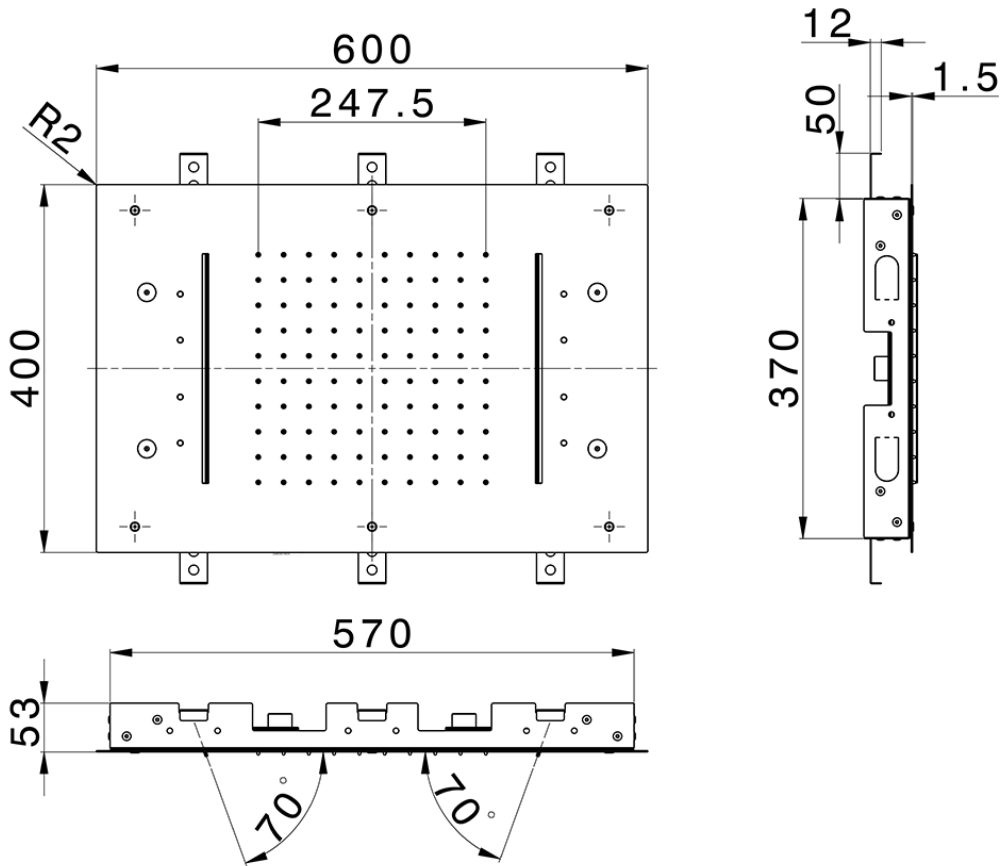

600x400 mm Ceiling showerheads ZEN_ZS1C0370

ZS1C0370

<https://en.huberitalia.com/600x400-mm-ceiling-showerheads-zen-zs1c0370>

2026-04-06