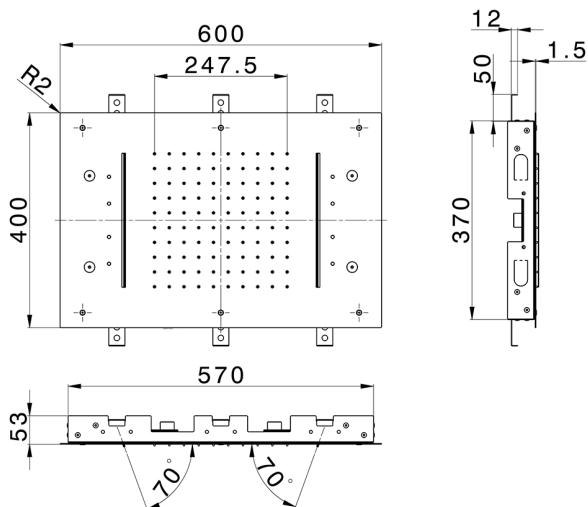

600x400 mm Ceiling showerheads ZEN_ZS1C0370

MODEL **ZS1C0370**

600x400 mm Ceiling showerheads, rain, spraying, 2 waterfalls and chromotherapy, with remote control included, Stainless Steel AISI 304

AVAILABLE FINISHINGS

- **D1** D1 Brushed Inox
- **40** 40 Matt Black
- **4Q** 4Q Matt White
- **D2** D2 Polished Inox

CHARACTERISTICS

2026-06-27