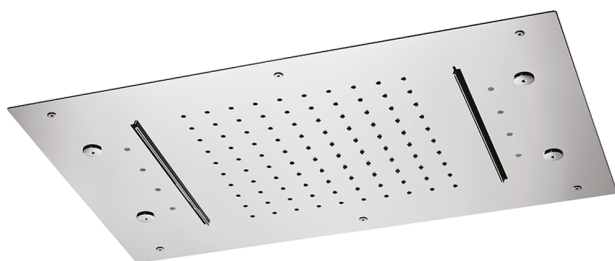

600x400 mm Ceiling showerheads ZEN_ZS1C0370

MODEL **ZS1C0370**

600x400 mm Ceiling showerheads, rain, spraying, 2 waterfalls and chromotherapy, with remote control included, Stainless Steel AISI 304

AVAILABLE FINISHINGS

-  **D1** D1 Brushed Inox
-  **40** 40 Matt Black
-  **4Q** 4Q Matt White
-  **D2** D2 Polished Inox

CHARACTERISTICS

2026-06-05