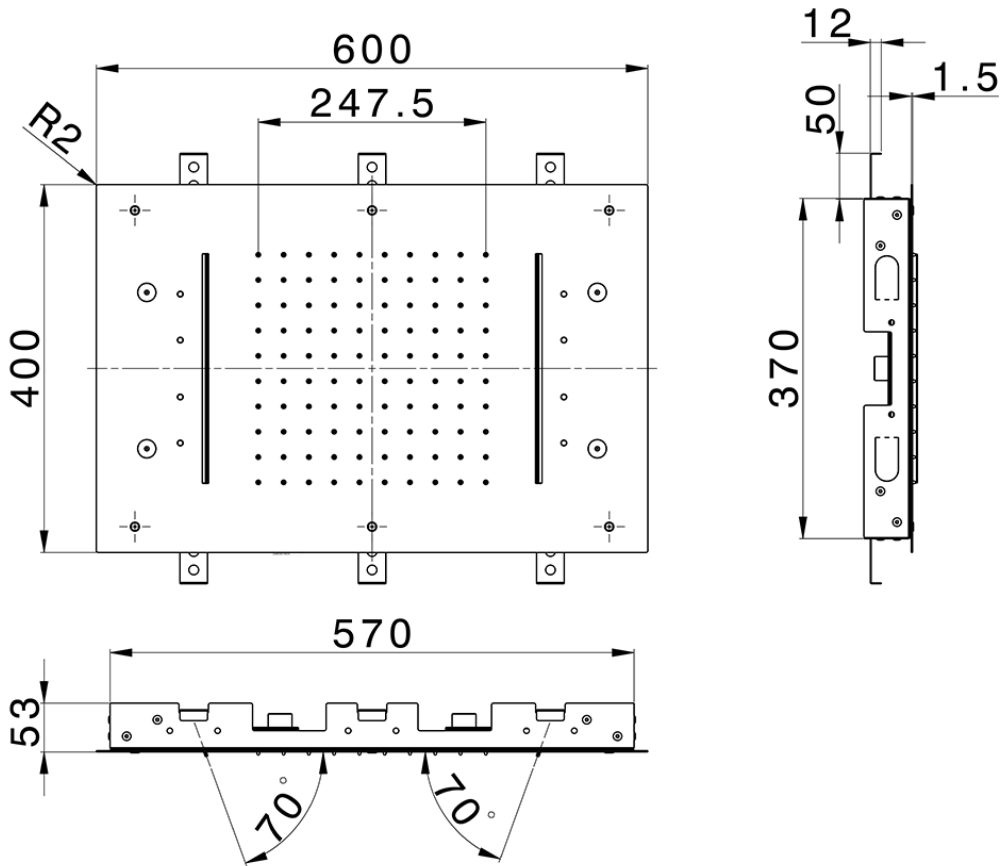

600x400 mm Ceiling showerheads ZEN\_ZS1C0370

ZS1C0370

<https://en.huberitalia.com/600x400-mm-ceiling-showerheads-zen-zs1c0370>

2026-06-27