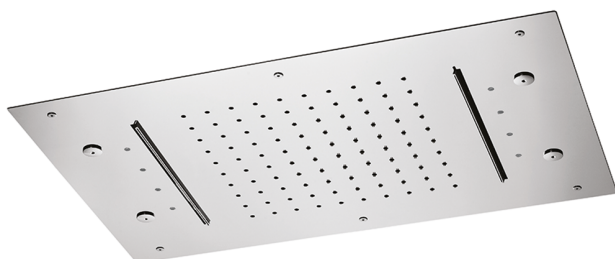

600x400 mm Ceiling showerheads ZEN_ZS1C0370

MODEL **ZS1C0370**

600x400 mm Ceiling showerheads, rain, spraying, 2 waterfalls and chromotherapy, with remote control included, Stainless Steel AISI 304

AVAILABLE FINISHINGS

- **D1** D1 Brushed Inox
- **40** 40 Matt Black
- **4Q** 4Q Matt White
- **D2** D2 Polished Inox

CHARACTERISTICS

2026-04-06