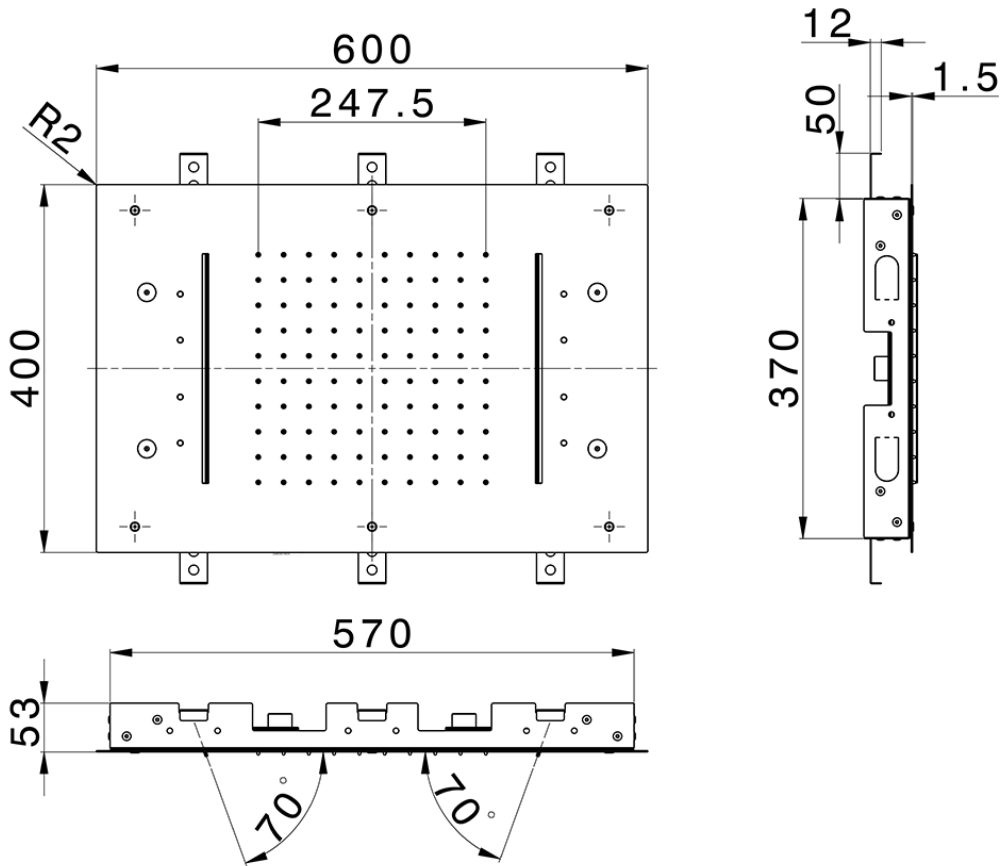

600x400 mm Ceiling showerheads ZEN\_ZS1C0370

ZS1C0370

<https://en.huberitalia.com/600x400-mm-ceiling-showerheads-zen-zs1c0370>

2026-04-08