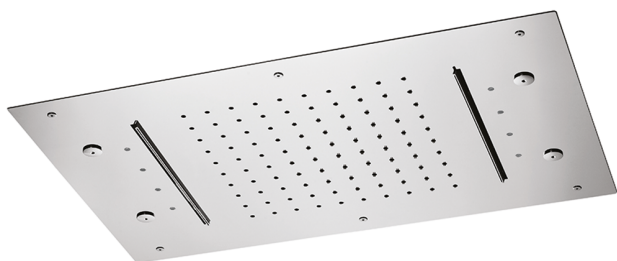

600x400 mm Ceiling showerheads ZEN_ZS1C0370

MODEL **ZS1C0370**

600x400 mm Ceiling showerheads, rain, spraying, 2 waterfalls and chromotherapy, with remote control included, Stainless Steel AISI 304

AVAILABLE FINISHINGS

-  **D1** D1 Brushed Inox
-  **40** 40 Matt Black
-  **4Q** 4Q Matt White
-  **D2** D2 Polished Inox

CHARACTERISTICS

2026-05-16