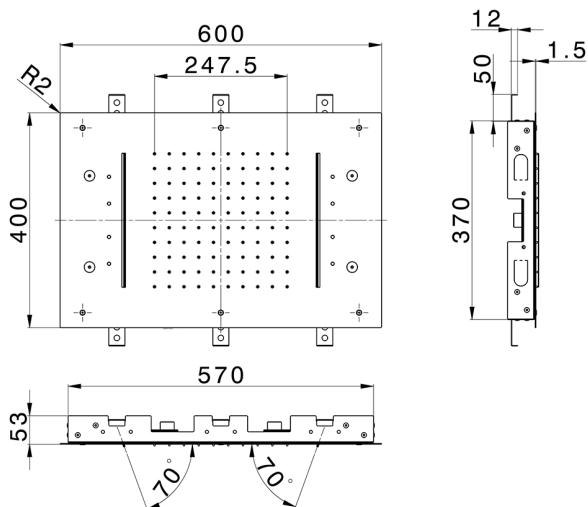

600x400 mm Ceiling showerheads ZEN_ZS1C0370

MODEL **ZS1C0370**

600x400 mm Ceiling showerheads, rain, spraying, 2 waterfalls and chromotherapy, with remote control included, Stainless Steel AISI 304

AVAILABLE FINISHINGS

- **D1** D1 Brushed Inox
- **40** 40 Matt Black
- **4Q** 4Q Matt White
- **D2** D2 Polished Inox

CHARACTERISTICS

2026-04-08