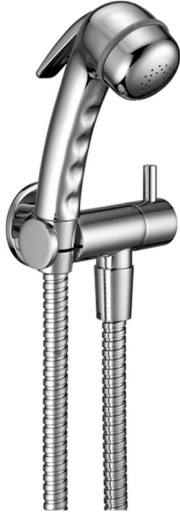

## Bidet handshower set HYGENIC SHOWERS\_NM007900

MODEL **NM007900**

Bidet handshower set, wall mounted bracket with 1/2" stop valve, Bidet handshower, 120 cm Brass flexible hose

AVAILABLE FINISHINGS

**21** 21 Chrome

CHARACTERISTICS

**Bidet handshower**

2026-06-26