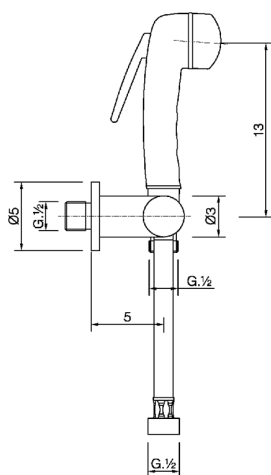

MODEL **NM007900**

Bidet handshower set, wall mounted bracket with 1/2" stop valve, Bidet handshower, 120 cm Brass flexible hose

AVAILABLE FINISHINGS

CHARACTERISTICS

Bidet handshower