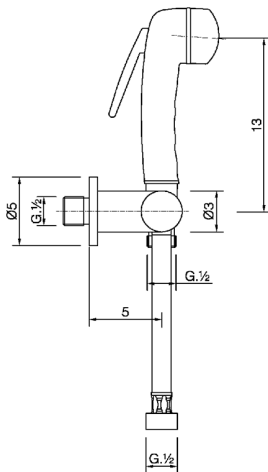

MODEL **NM007900**

Bidet handshower set, wall mounted bracket with 1/2" stop valve, Bidet handshower, 120 cm Brass flexible hose

AVAILABLE FINISHINGS

21 21 Chrome

CHARACTERISTICS

Bidet handshower