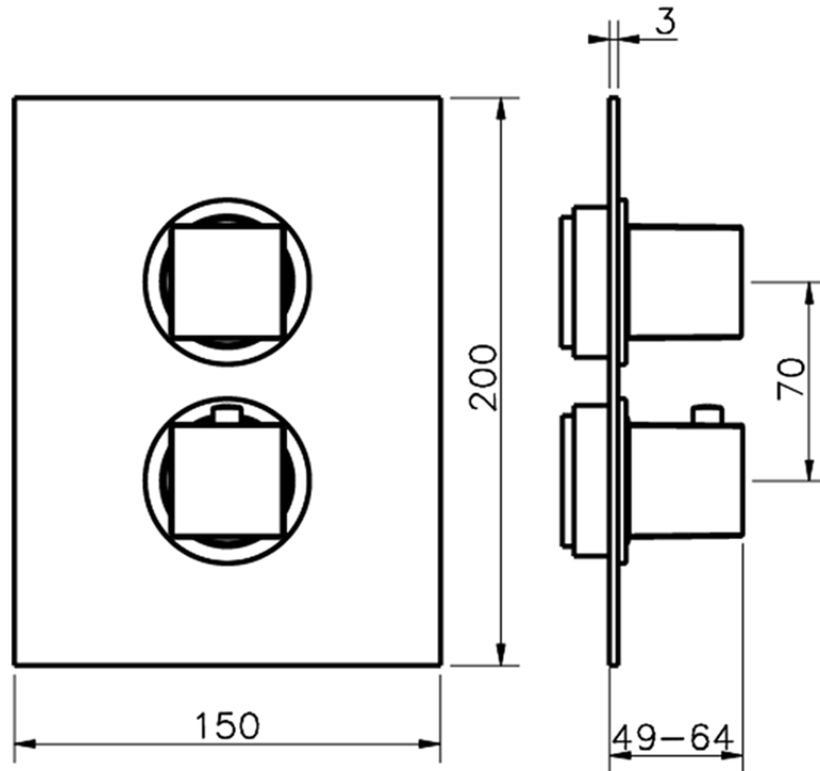

Exposed part for con.thermo.shower valve, 2-outlet THERMO_NE018100

NE018100

<https://en.huberitalia.com/exposed-part-for-con-thermo-shower-valve-2-outlet-thermo-ne018100>

Piastra/Plate/Plaque/Platte/Placa

2-3mm: XX 25-40 YY 76-91

10 mm: XX 16-31 YY 65-80

ZB018101

<https://en.huberitalia.com/2-outlet-concealed-thermostatic-shower-valve-concealed-zb018101>

2024-12-22