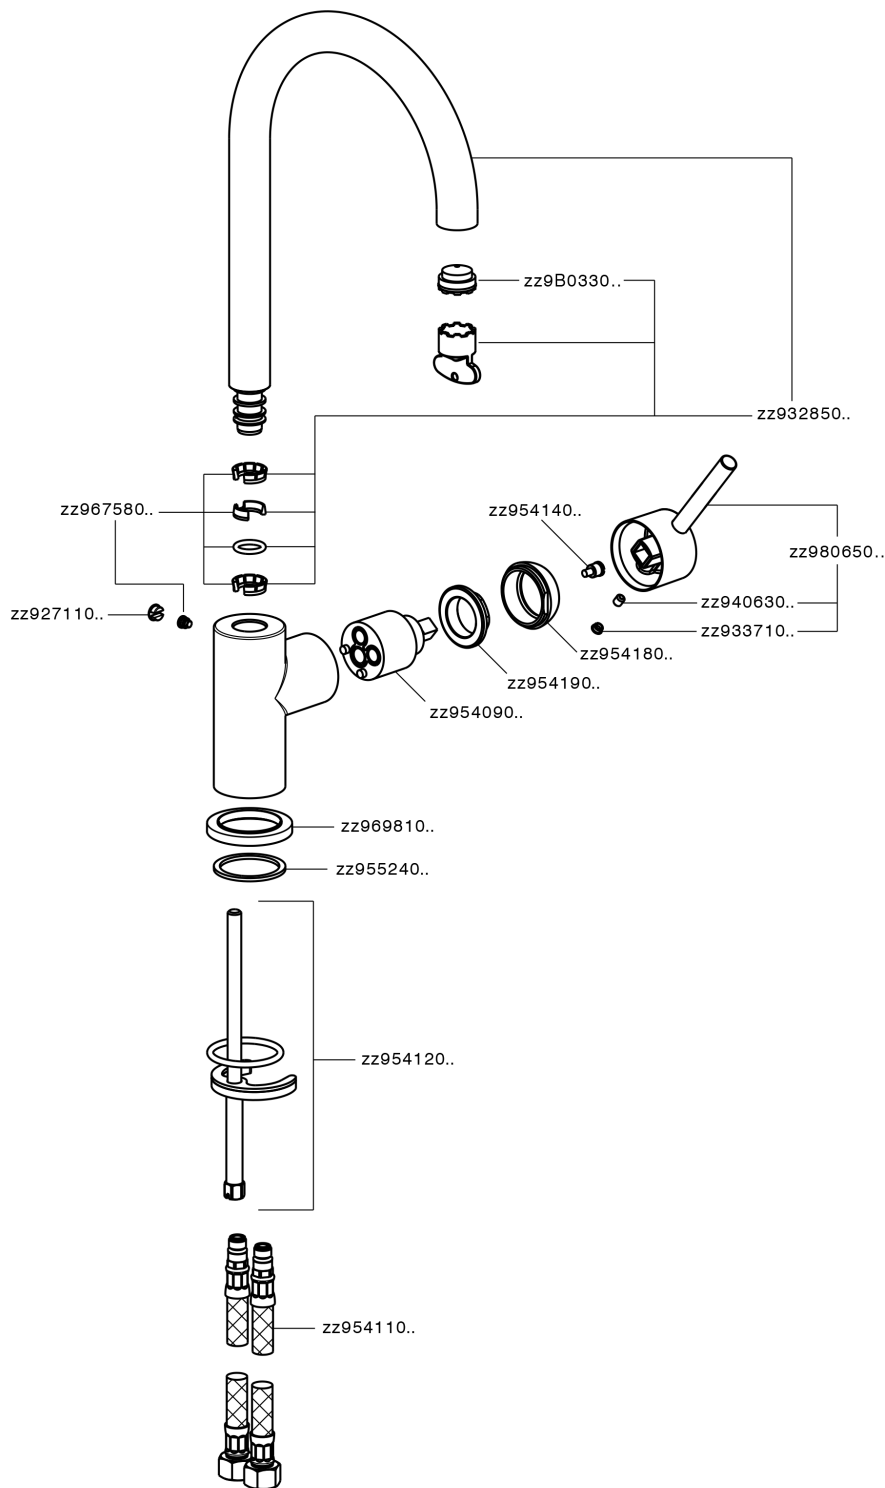

## Single lever sink mixer Energysave NUOVA KIRUNA\_K2000535

K2000535

<https://en.huberitalia.com/single-lever-sink-mixer-energysave-nuova-kiruna-k2000535>

2025-04-07