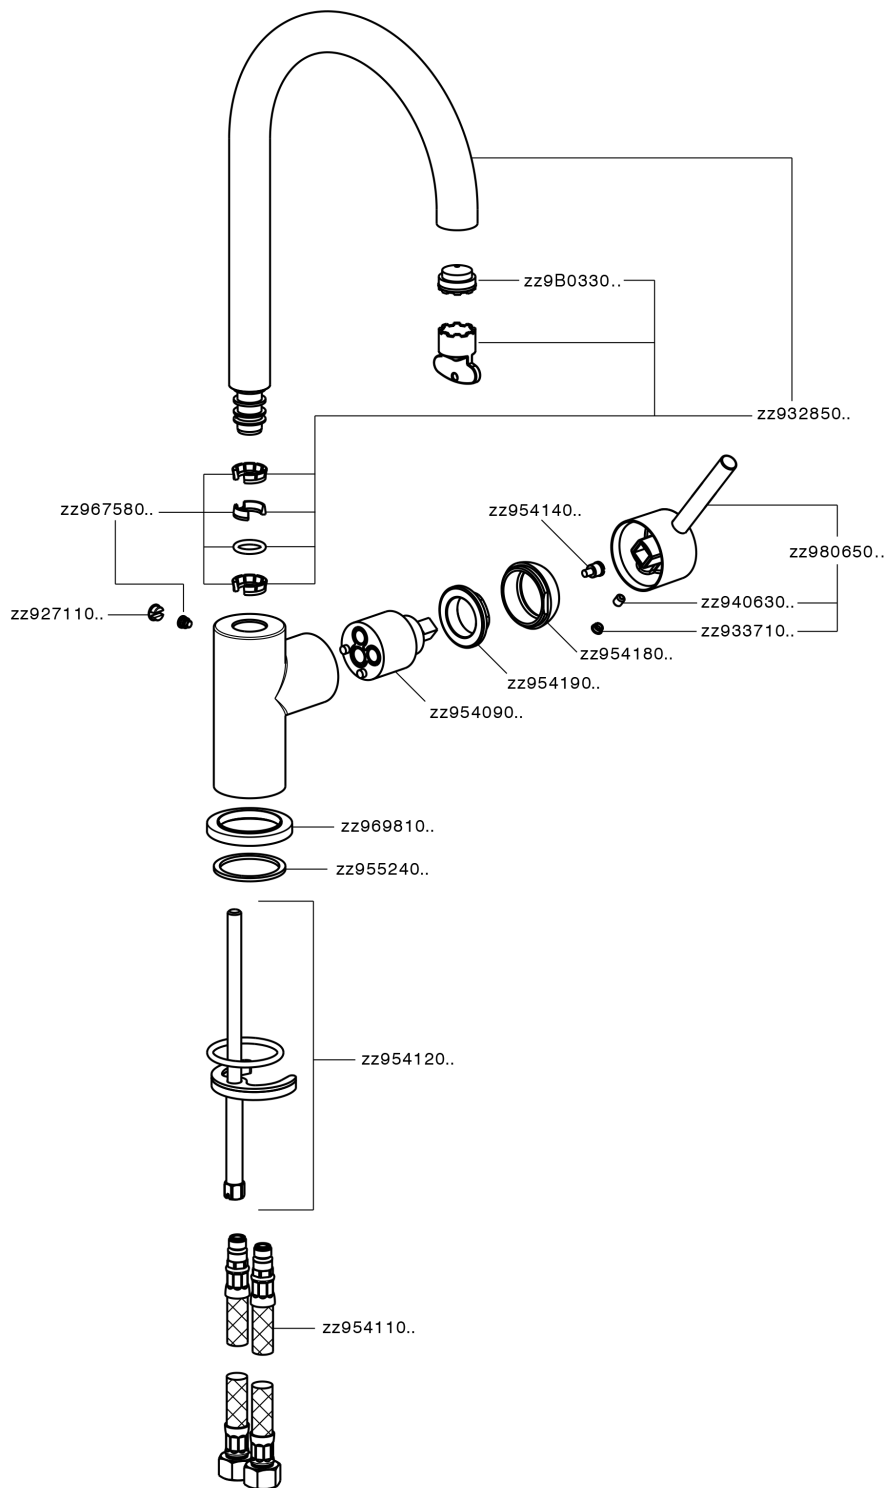

Single lever sink mixer Energysave NUOVA KIRUNA_K2000535

K2000535

<https://en.huberitalia.com/single-lever-sink-mixer-energysave-nuova-kiruna-k2000535>

2025-04-07