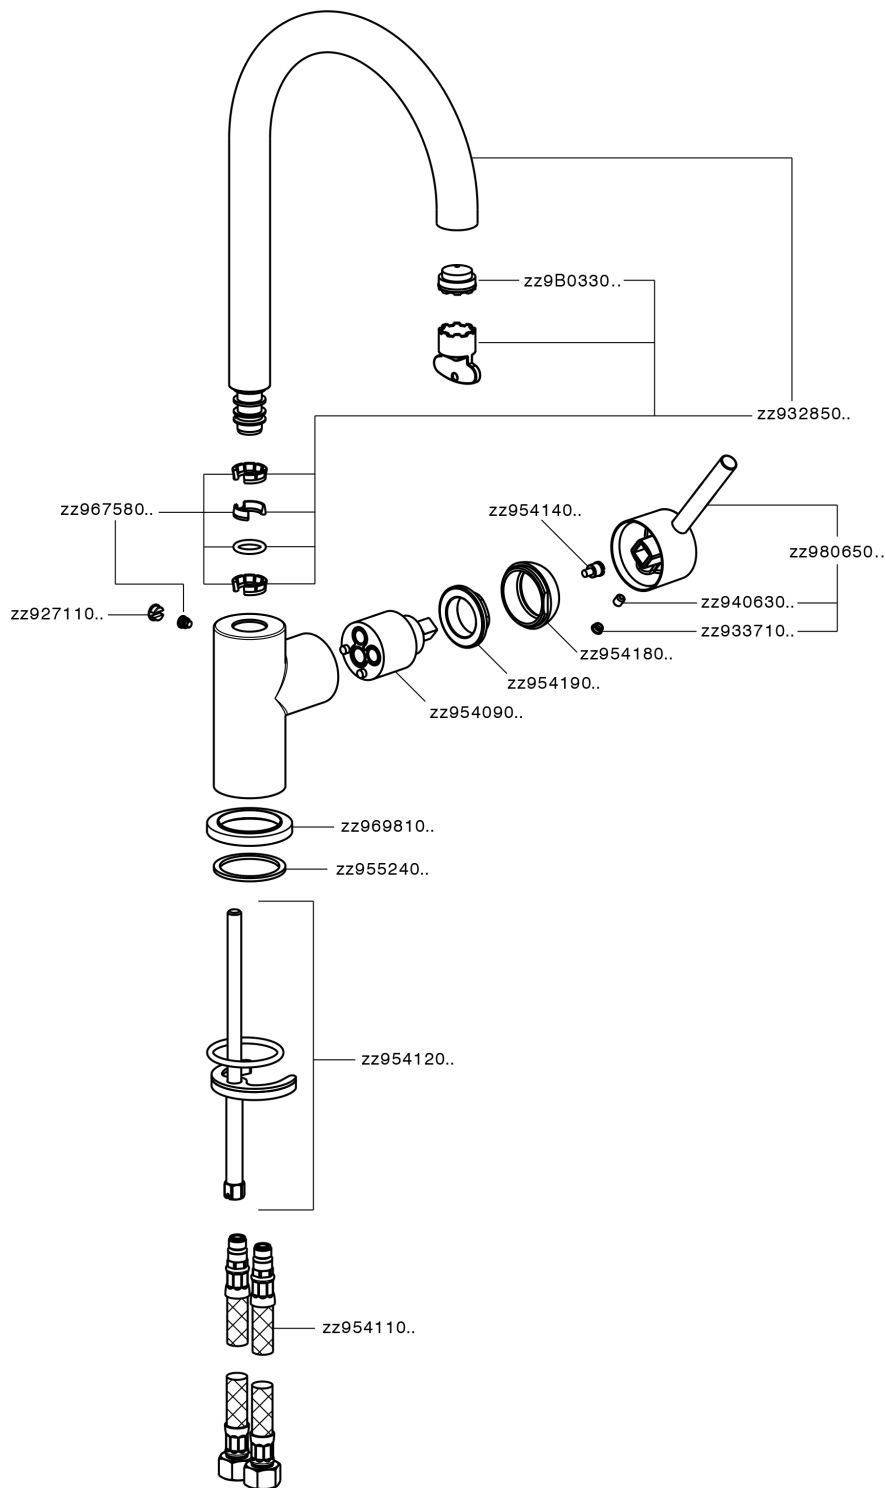

Single lever sink mixer Energysave NUOVA KIRUNA_K2000535

K2000535

<https://en.huberitalia.com/single-lever-sink-mixer-energysave-nuova-kiruna-k2000535>

2025-04-03