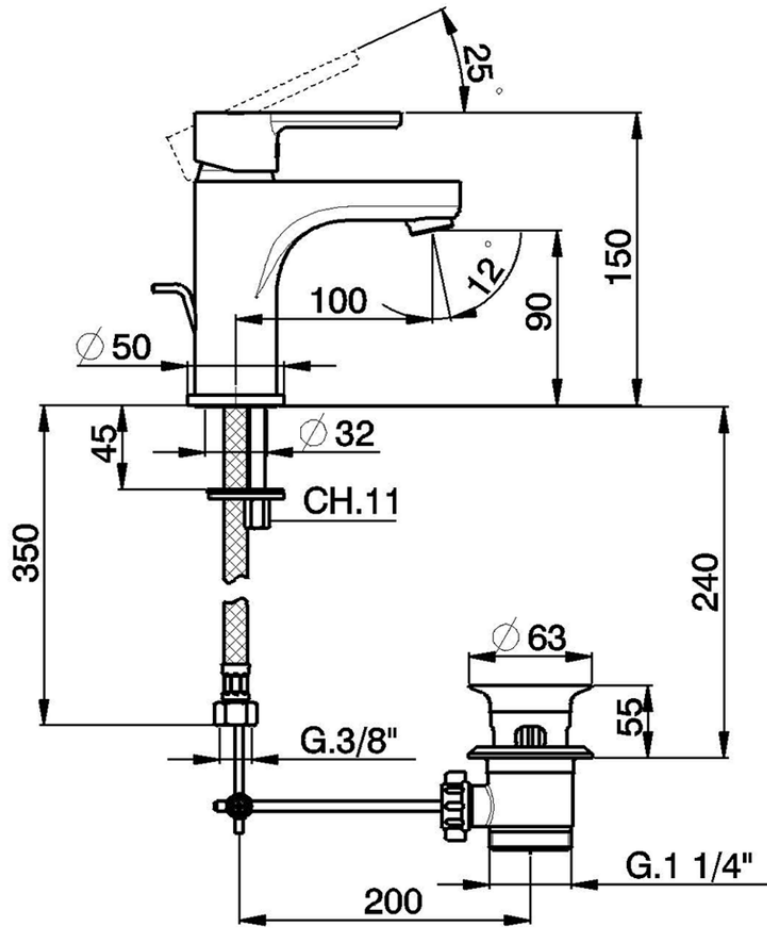

Single lever 'large' washbasin mixer H2\_H2000490

H2000490

<https://en.huberitalia.com/single-lever-large-washbasin-mixer-h2-h2000490>

2025-04-23