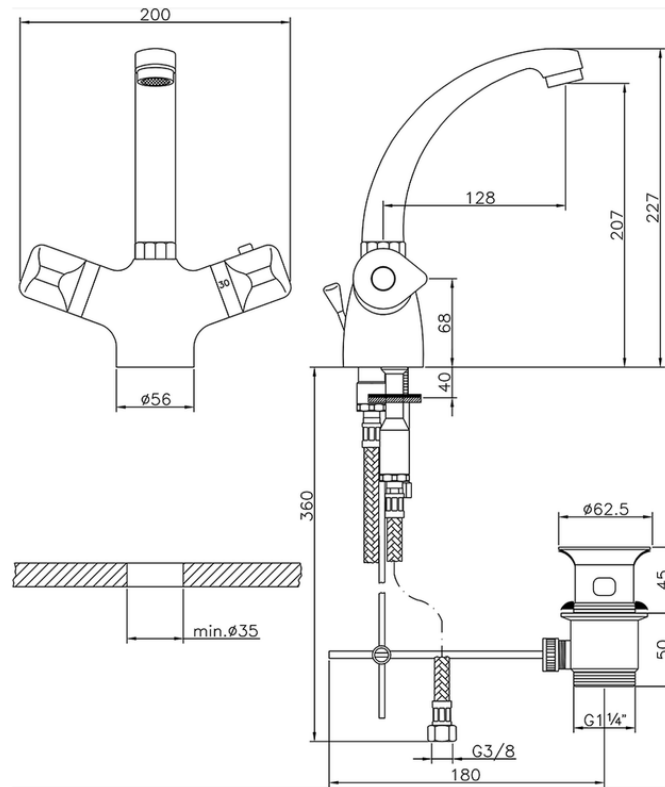

Thermostatic washbasin mixer THERMO_CLT52010

CLT52010

<https://en.huberitalia.com/thermostatic-washbasin-mixer-thermo-clt52010>

2026-06-05