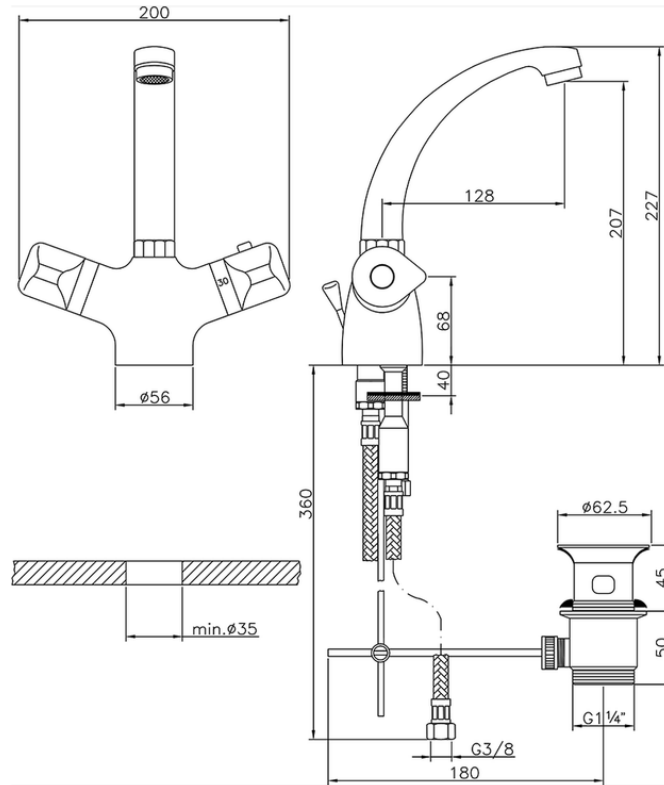

Thermostatic washbasin mixer THERMO\_CLT52010

CLT52010

<https://en.huberitalia.com/thermostatic-washbasin-mixer-thermo-clt52010>

2026-04-05