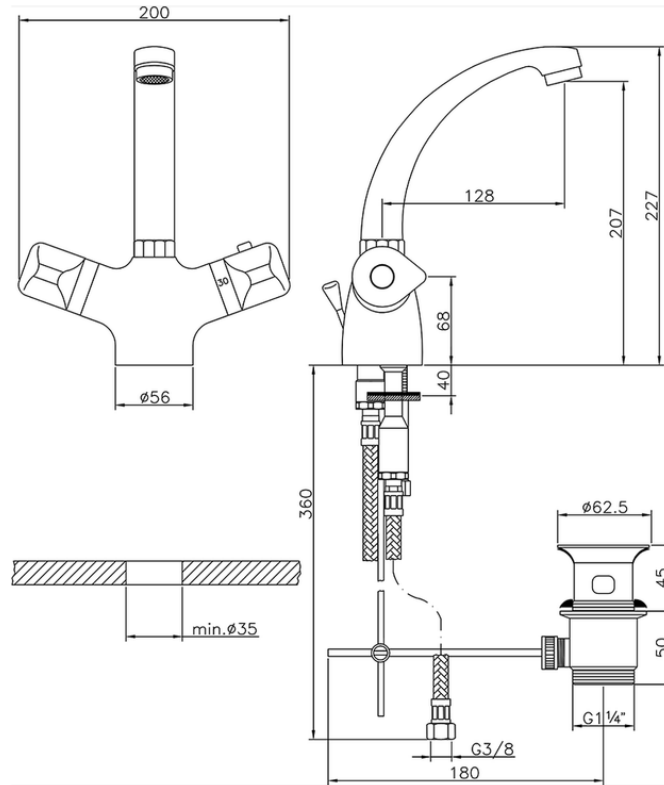

Thermostatic washbasin mixer THERMO\_CLT52010

CLT52010

<https://en.huberitalia.com/thermostatic-washbasin-mixer-thermo-clt52010>

2026-06-26