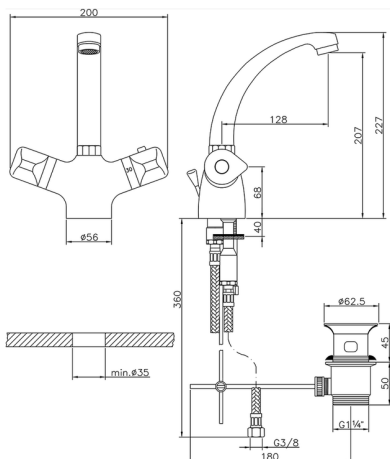

Thermostatic washbasin mixer THERMO_CLT52010

MODEL **CLT52010**

Thermostatic washbasin mixer, with 1"1/4 pop-up waste, swivel spout, G.3/8" stainless steel flexible hose

AVAILABLE FINISHINGS

21 21 Chrome

CHARACTERISTICS

Cartridge Spare Parts **24.04A.PP**

8x20 Plus P Thermostatic Valve

Thermostatic

The Huber thermostatic is your personal water manager, helping you to handle, control and save water and energy.

2026-06-26