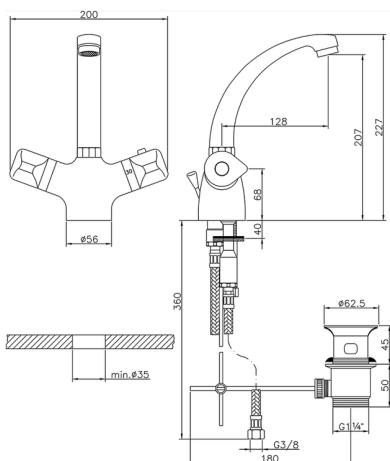

Thermostatic washbasin mixer THERMO_CLT52010

MODEL **CLT52010**

Thermostatic washbasin mixer, with 1"1/4 pop-up waste, swivel spout, G.3/8" stainless steel flexible hose

AVAILABLE FINISHINGS

21 21 Chrome

CHARACTERISTICS

Cartridge Spare Parts **24.04A.PP**

8x20 Plus P Thermostatic Valve

Thermostatic

The Huber thermostatic is your personal water manager, helping you to handle, control and save water and energy.

2026-06-06