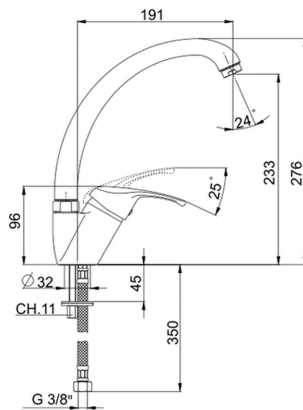

Single lever sink mixer KITCHEN_BC000520

MODEL **BC000520**

Single lever sink mixer, swivel spout, G.3/8" stainless steel flexible hoses

AVAILABLE FINISHINGS

21 21 Chrome

CHARACTERISTICS

Cartridge Spare Parts **ZZ95273000**

40 mm Cartridge

2024-11-21