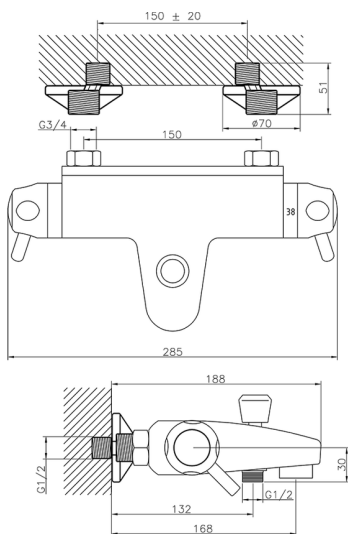

## Thermostatic bath mixer CLINIC&TECHNICAL\_CPT25010

MODEL **CPT25010**

Thermostatic bath mixer, without shower set, 1/2" M flexible connection

AVAILABLE FINISHINGS

**21** 21 Chrome

CHARACTERISTICS

Cartridge Spare Parts **24.02AB.PL**

**12x32 Plus Thermostatic Valve**