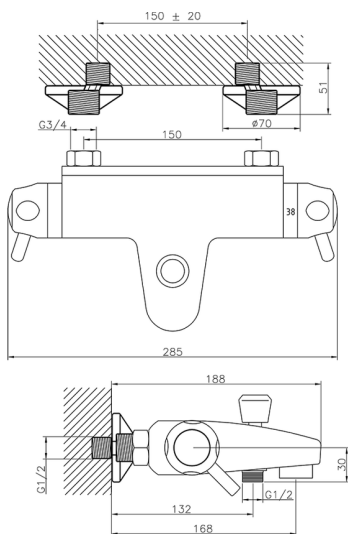

Thermostatic

The Huber thermostatic is your personal water manager, helping you to handle, control and save water and energy.

2026-06-10