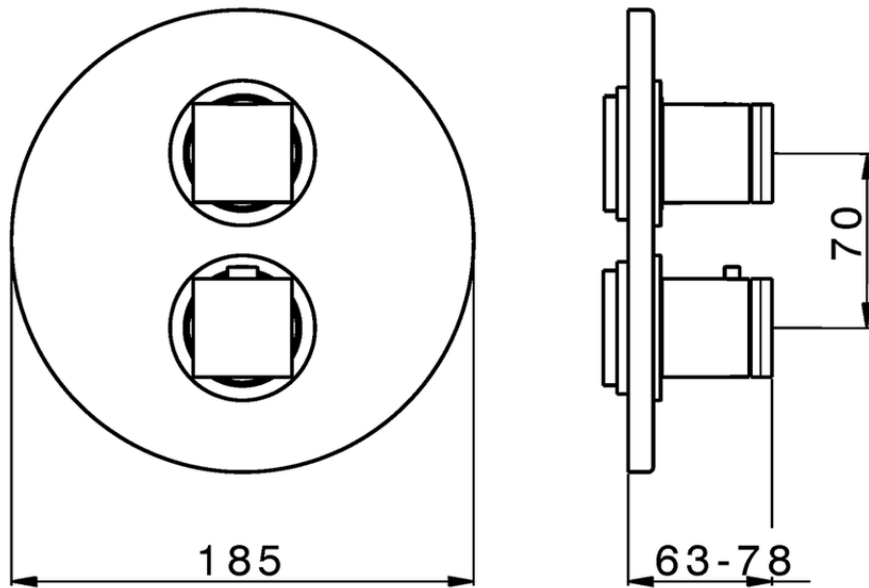

Exposed part for 3-outlet con.thermo.shower valve THERMO_DD018200

DD018200

<https://en.huberitalia.com/exposed-part-for-3-outlet-con-thermo-shower-valve-thermo-dd018200>

Piastra/Plate/Plaque/Platte/Placa

2-3mm: XX 25-40 YY 76-91

10 mm: XX 16-31 YY 65-80

ZB018201

<https://en.huberitalia.com/3-outlet-concealed-thermostatic-shower-valve-concealed-zb018201>

2026-04-08