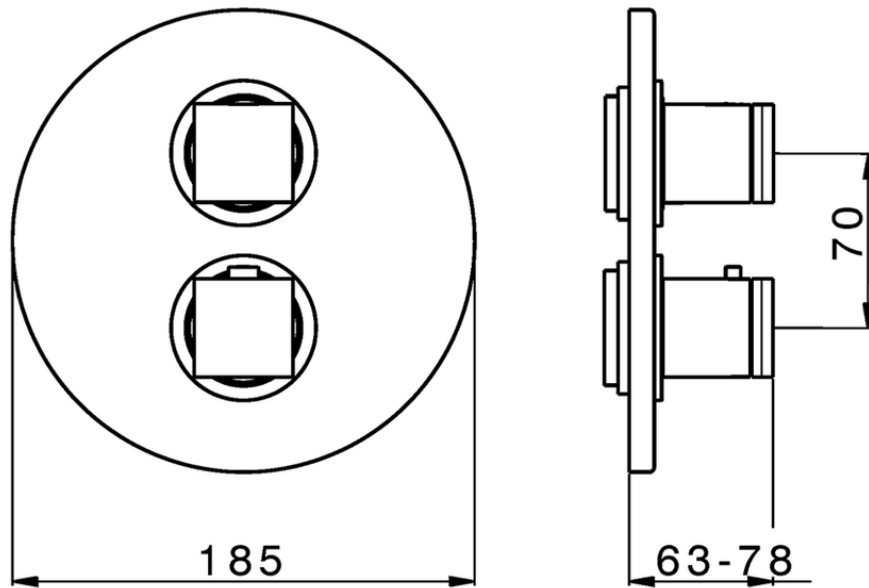

Exposed part for 3-outlet con.thermo.shower valve THERMO_DD018200

DD018200

<https://en.huberitalia.com/exposed-part-for-3-outlet-con-thermo-shower-valve-thermo-dd018200>

Piastra/Plate/Plaque/Platte/Placa

2-3mm: XX 25-40 YY 76-91

10 mm: XX 16-31 YY 65-80

ZB018201

<https://en.huberitalia.com/3-outlet-concealed-thermostatic-shower-valve-concealed-zb018201>

2026-04-29