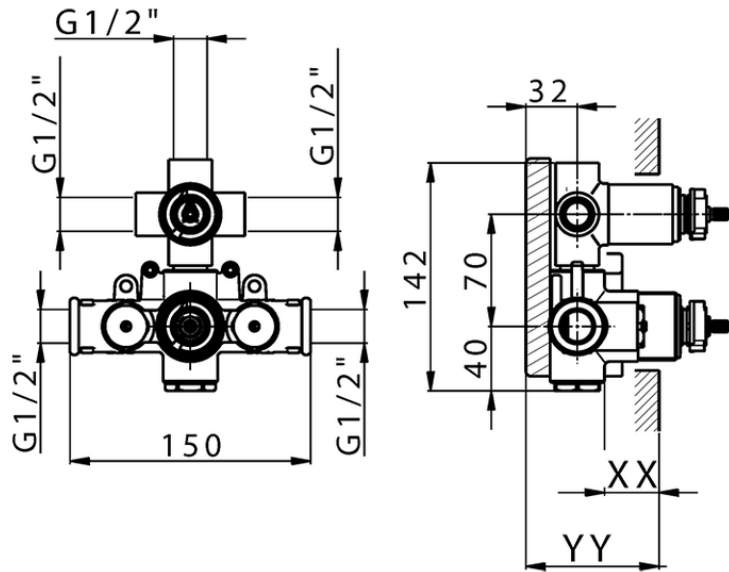

## Exposed part for 3-outlet con.thermo.shower valve THERMO\_DD018200

DD018200

<https://en.huberitalia.com/exposed-part-for-3-outlet-con-thermo-shower-valve-thermo-dd018200>

Piastra/Plate/Plaque/Platte/Placa

2-3mm: XX 25-40 YY 76-91

10 mm: XX 16-31 YY 65-80

ZB018201

<https://en.huberitalia.com/3-outlet-concealed-thermostatic-shower-valve-concealed-zb018201>

2026-06-10