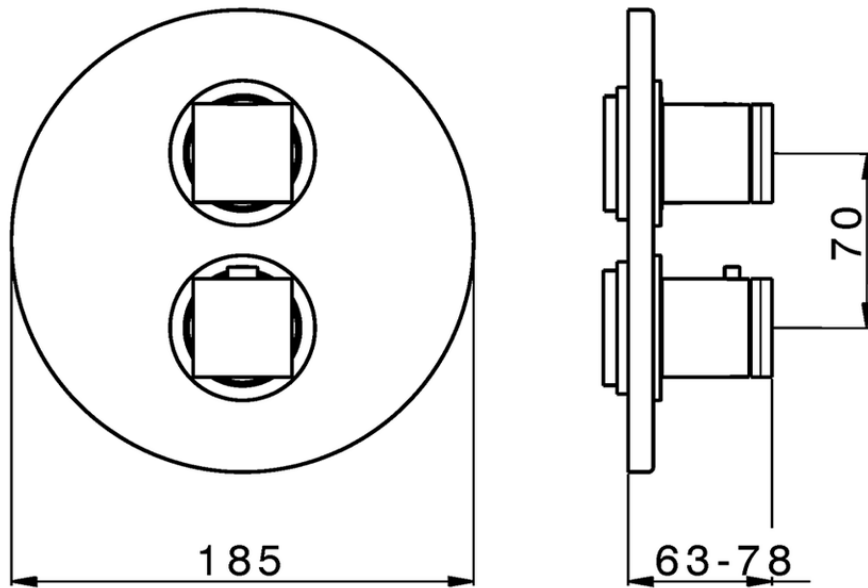

## Exposed part for 3-outlet con.thermo.shower valve THERMO\_DD018200

DD018200

<https://en.huberitalia.com/exposed-part-for-3-outlet-con-thermo-shower-valve-thermo-dd018200>

Piastra/Plate/Plaque/Platte/Placa

2-3mm: XX 25-40 YY 76-91

10 mm: XX 16-31 YY 65-80

ZB018201

<https://en.huberitalia.com/3-outlet-concealed-thermostatic-shower-valve-concealed-zb018201>

2026-06-10