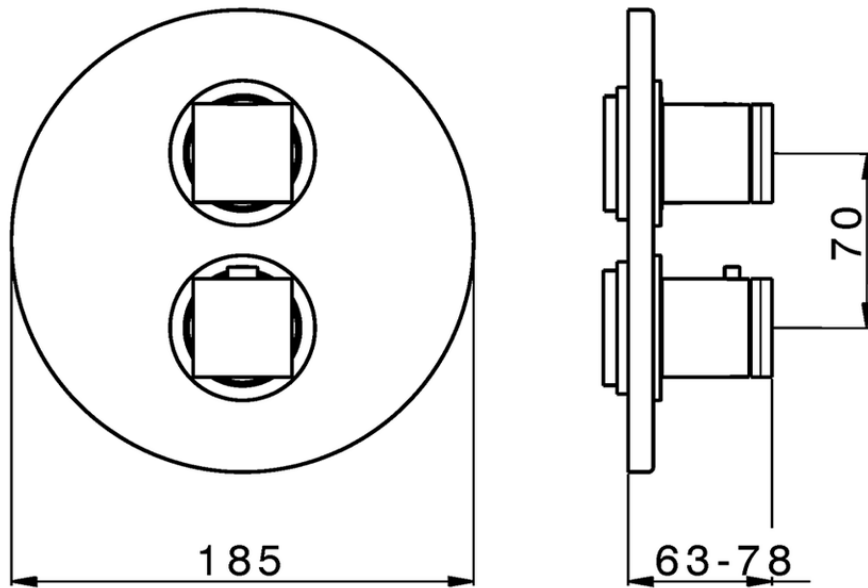

Exposed part for 3-outlet con.thermo.shower valve THERMO_DD018200

DD018200

<https://en.huberitalia.com/exposed-part-for-3-outlet-con-thermo-shower-valve-thermo-dd018200>

Piastra/Plate/Plaque/Platte/Placa

2-3mm: XX 25-40 YY 76-91

10 mm: XX 16-31 YY 65-80

ZB018201

<https://en.huberitalia.com/3-outlet-concealed-thermostatic-shower-valve-concealed-zb018201>

2026-04-05