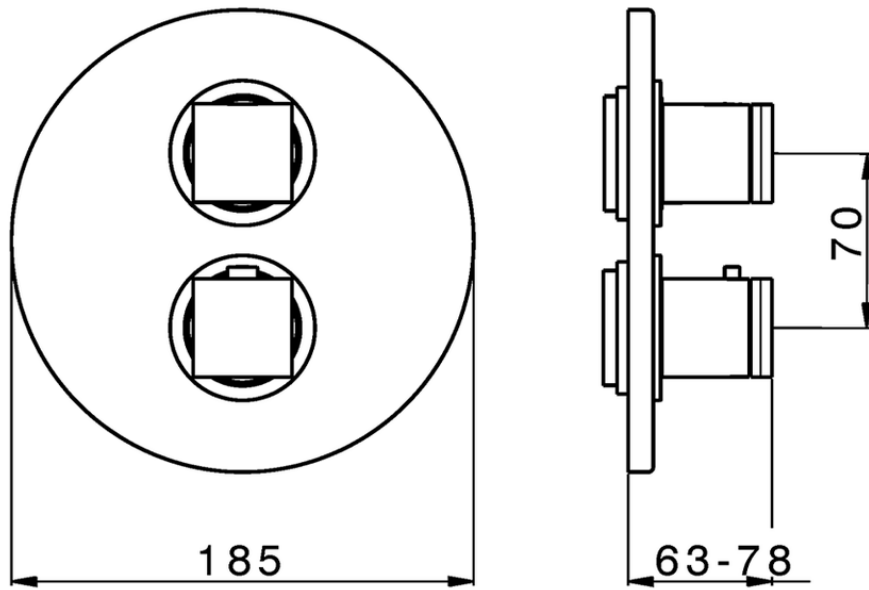

Exposed part for 3-outlet con.thermo.shower valve THERMO_DD018200

DD018200

<https://en.huberitalia.com/exposed-part-for-3-outlet-con-thermo-shower-valve-thermo-dd018200>

Piastra/Plate/Plaque/Platte/Placa

2-3mm: XX 25-40 YY 76-91

10 mm: XX 16-31 YY 65-80

ZB018201

<https://en.huberitalia.com/3-outlet-concealed-thermostatic-shower-valve-concealed-zb018201>

2026-06-25