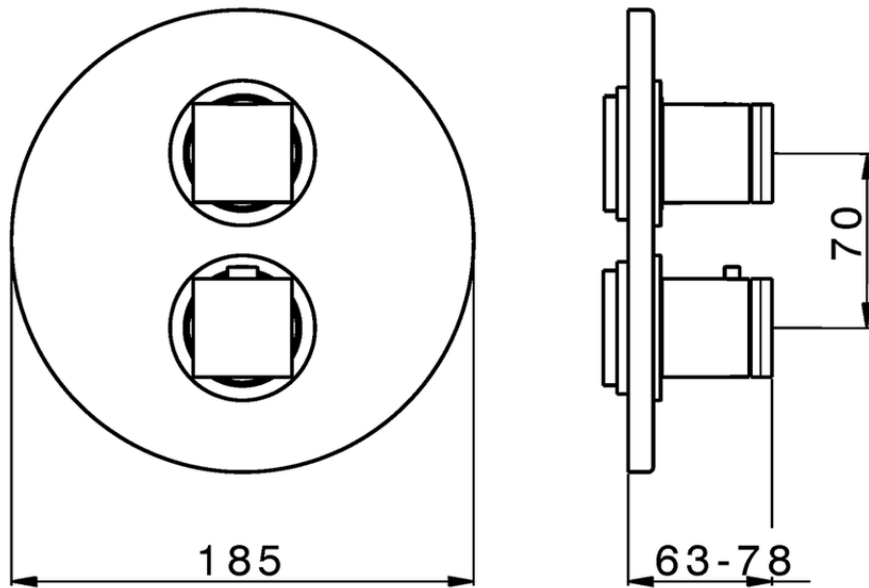

Exposed part for 3-outlet con.thermo.shower valve THERMO_DD018200

DD018200

<https://en.huberitalia.com/exposed-part-for-3-outlet-con-thermo-shower-valve-thermo-dd018200>

Piastra/Plate/Plaque/Platte/Placa

2-3mm: XX 25-40 YY 76-91

10 mm: XX 16-31 YY 65-80

ZB018201

<https://en.huberitalia.com/3-outlet-concealed-thermostatic-shower-valve-concealed-zb018201>

2026-05-25