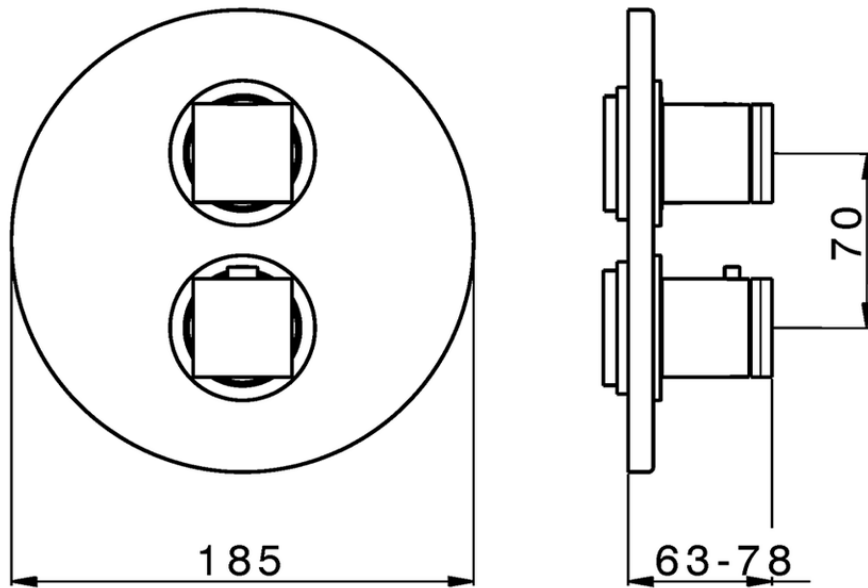

Exposed part for 3-outlet con.thermo.shower valve THERMO_DD018200

DD018200

<https://en.huberitalia.com/exposed-part-for-3-outlet-con-thermo-shower-valve-thermo-dd018200>

Piastra/Plate/Plaque/Platte/Placa

2-3mm: XX 25-40 YY 76-91

10 mm: XX 16-31 YY 65-80

ZB018201

<https://en.huberitalia.com/3-outlet-concealed-thermostatic-shower-valve-concealed-zb018201>

2026-04-29