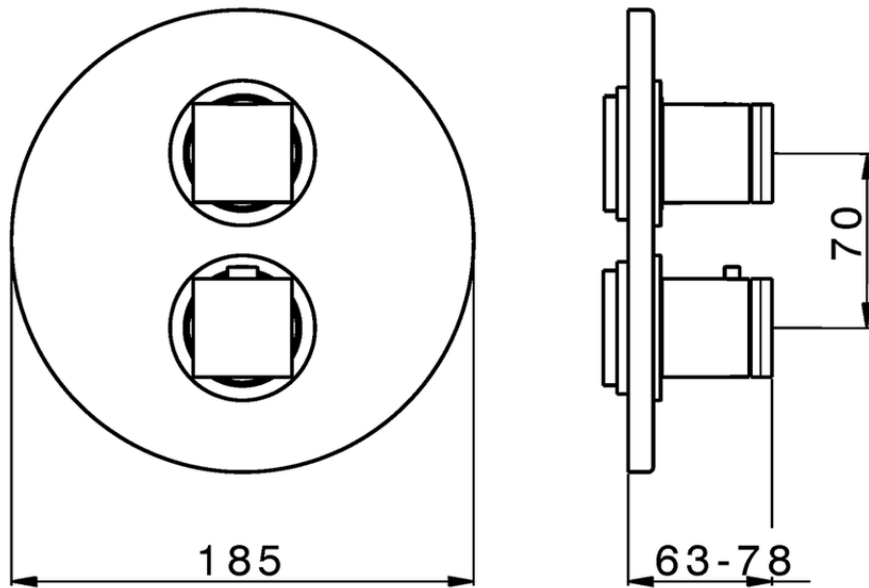

Exposed part for 3-outlet con.thermo.shower valve THERMO_DD018200

DD018200

<https://en.huberitalia.com/exposed-part-for-3-outlet-con-thermo-shower-valve-thermo-dd018200>

Piastra/Plate/Plaque/Platte/Placa

2-3mm: XX 25-40 YY 76-91

10 mm: XX 16-31 YY 65-80

ZB018201

<https://en.huberitalia.com/3-outlet-concealed-thermostatic-shower-valve-concealed-zb018201>

2026-04-05