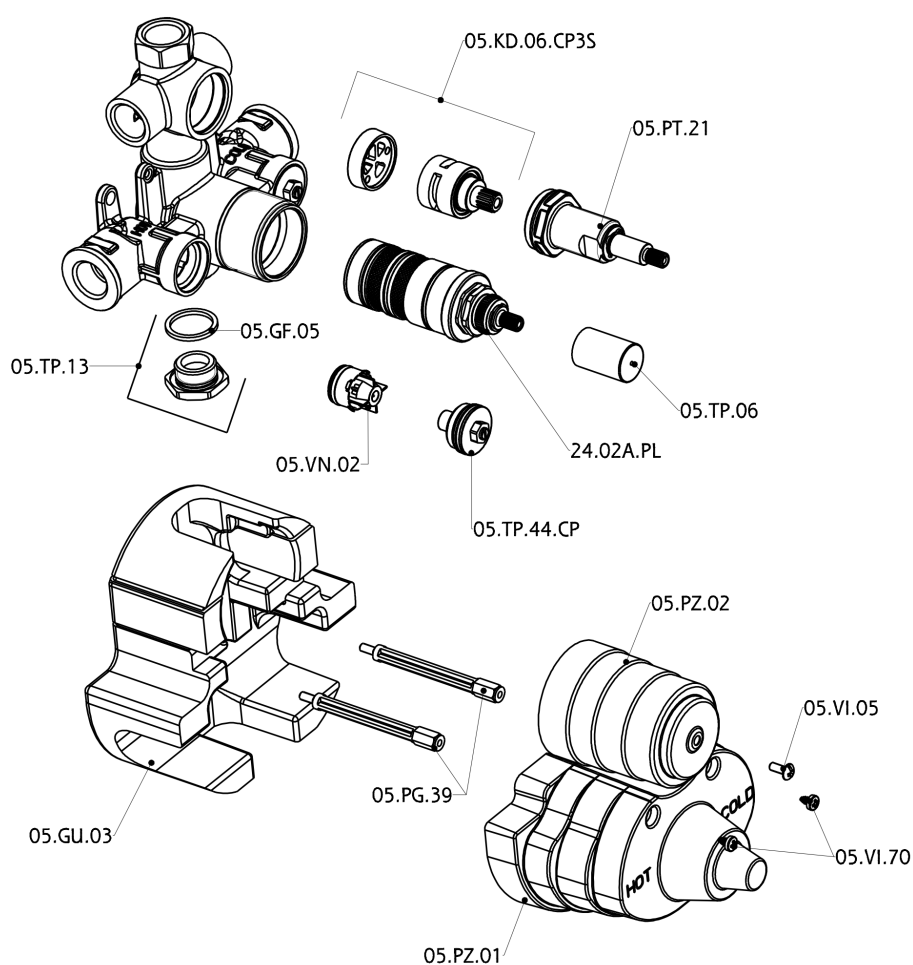

Exposed part for 3-outlet con.thermo.shower valve THERMO_DD018200

DD018200

<https://en.huberitalia.com/exposed-part-for-3-outlet-con-thermo-shower-valve-thermo-dd018200>

3-outlet Concealed thermostatic shower valve CONCEALED_ZB018201

ZB018201

<https://en.huberitalia.com/3-outlet-concealed-thermostatic-shower-valve-concealed-zb018201>

2026-06-13