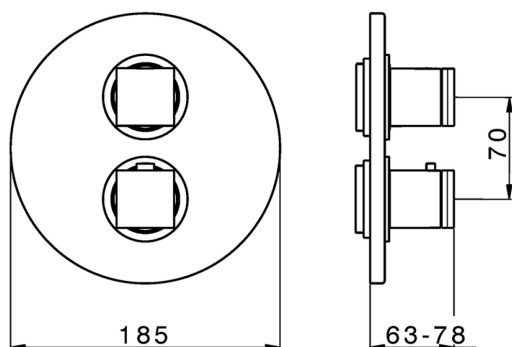

Exposed part for 3-outlet con.thermo.shower valve THERMO_DD018200

MODEL **DD018200**

Exposed part for 3-outlet thermostatic mixer, with 3 outlet diverter, without concealed part, for item ZB018201

AVAILABLE FINISHINGS

-  **21** 21 Chrome
-  **2B** 2B Polished Nickel
-  **2F** 2F Brushed Nickel
-  **40** 40 Matt Black
-  **4Q** 4Q Matt White

CHARACTERISTICS

Installation **Concealed**
 Required concealed parts **ZB018201**

CHARACTERISTICS

Installation **Concealed**

Cartridge Spare Parts **24.04A.PP**

8x20 Plus P Thermostatic Valve

Concealed **1**

Piastra/Plate/Plaque/Platte/Placa

2-3mm: XX 25-40 YY 76-91

10 mm: XX 16-31 YY 65-80