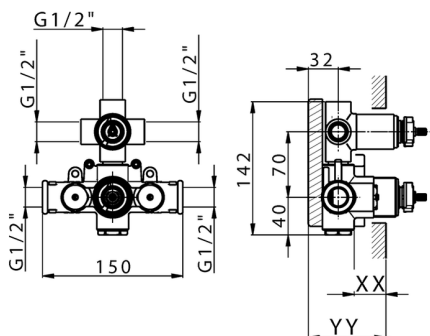

## 3-outlet Concealed thermostatic shower valve CONCEALED\_ZB018201

MODEL **ZB018201**

3-Outlet Concealed thermostatic mixer, with 3-outlet diverter, without trim kit

AVAILABLE FINISHINGS

**04** 04 Without finishing

CHARACTERISTICS

Installation **Concealed**

Cartridge Spare Parts **24.04A.PP**

**8x20 Plus P Thermostatic Valve**

Concealed **1**

Piastra/Plate/Plaque/Platte/Placa

2-3mm: XX 25-40 YY 76-91

10 mm: XX 16-31 YY 65-80