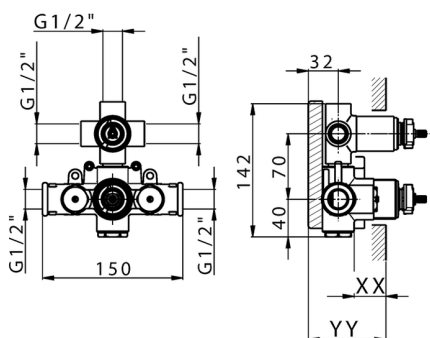

3-outlet Concealed thermostatic shower valve CONCEALED_ZB018201

MODEL **ZB018201**

3-Outlet Concealed thermostatic mixer, with 3-outlet diverter, without trim kit

AVAILABLE FINISHINGS

04 04 Without finishing

CHARACTERISTICS

Installation **Concealed**

Cartridge Spare Parts **24.04A.PP**

8x20 Plus P Thermostatic Valve

Concealed **1**

Piastra/Plate/Plaque/Platte/Placa

2-3mm: XX 25-40 YY 76-91

10 mm: XX 16-31 YY 65-80