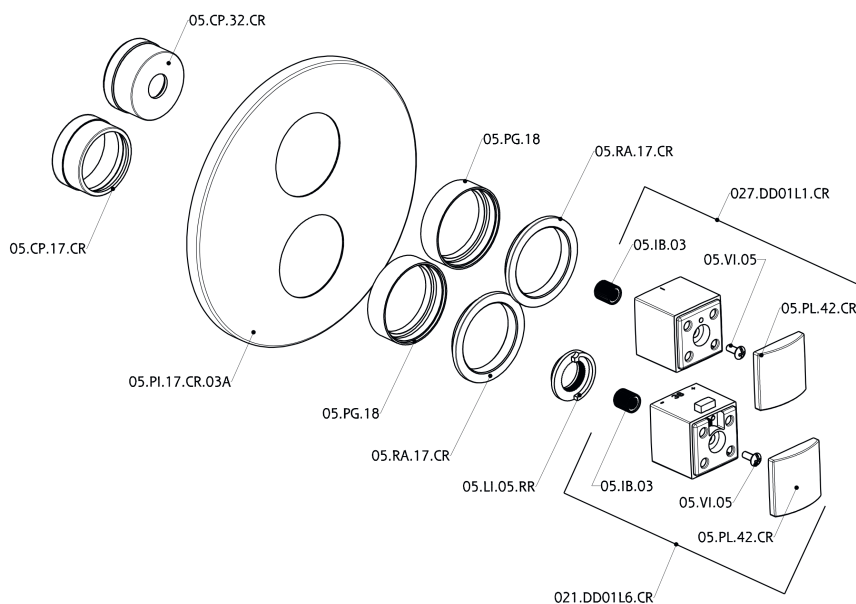

Exposed part for 3-outlet con.thermo.shower valve THERMO_DD018200

MODEL **DD018200**

Exposed part for 3-outlet thermostatic mixer, with 3 outlet diverter, without concealed part, for item ZB018201

AVAILABLE FINISHINGS

Thermostatic

The Huber thermostatic is your personal water manager, helping you to handle, control and save water and energy.

Exposed part for 3-outlet con.thermo.shower valve THERMO_DD018200

DD018200

<https://en.huberitalia.com/exposed-part-for-3-outlet-con-thermo-shower-valve-thermo-dd018200>

3-outlet Concealed thermostatic shower valve CONCEALED_ZB018201

MODEL **ZB018201**

3-Outlet Concealed thermostatic mixer, with 3-outlet diverter, without trim kit

AVAILABLE FINISHINGS

04 04 Without finishing

CHARACTERISTICS

Installation **Concealed**

Cartridge Spare Parts **24.04A.PP**

8x20 Plus P Thermostatic Valve

Concealed **1**

Piastra/Plate/Plaque/Platte/Placa

2-3mm: XX 25-40 YY 76-91

10 mm: XX 16-31 YY 65-80