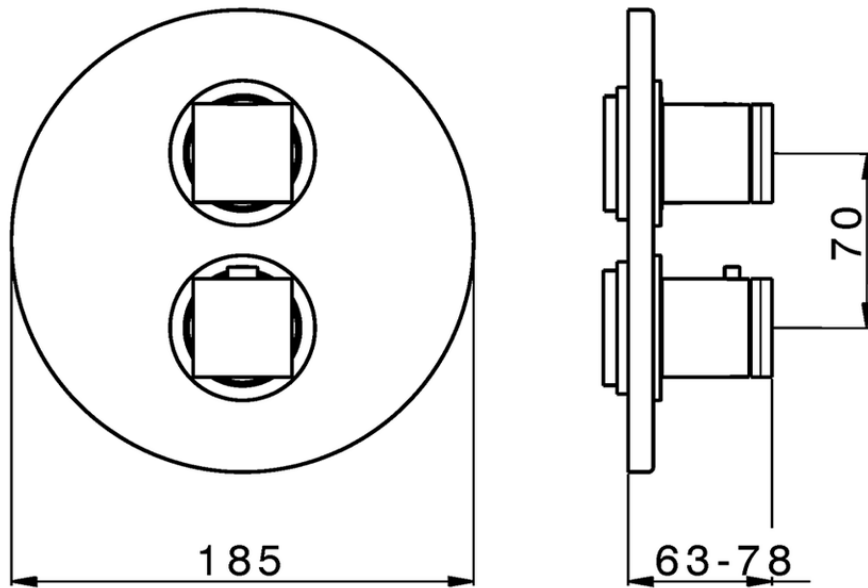

## Exposed part for 3-outlet con.thermo.shower valve THERMO\_DD018200

DD018200

<https://en.huberitalia.com/exposed-part-for-3-outlet-con-thermo-shower-valve-thermo-dd018200>

Piastra/Plate/Plaque/Platte/Placa

2-3mm: XX 25-40 YY 76-91

10 mm: XX 16-31 YY 65-80

ZB018201

<https://en.huberitalia.com/3-outlet-concealed-thermostatic-shower-valve-concealed-zb018201>

2026-04-09