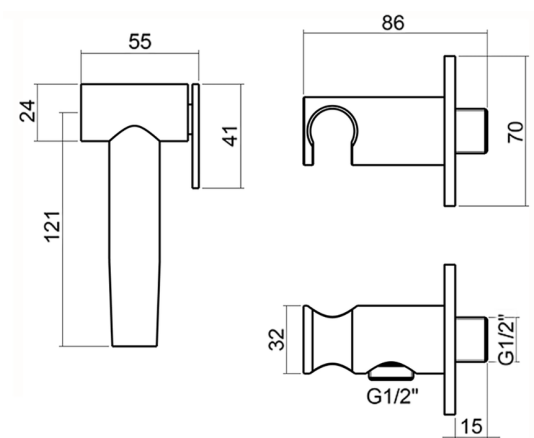

## Hygienic shower set, complete Inox AISI 304 LYNOX\_LX007910

MODEL **LX007910**

Hygienic shower set, complete Inox AISI 316L, round wall bracket, Toilet-jet handshower, 120 cm Stainless Steel flexible hose

AVAILABLE FINISHINGS

**D1** D1 Brushed Inox

CHARACTERISTICS

**Toilet-jet handshower**