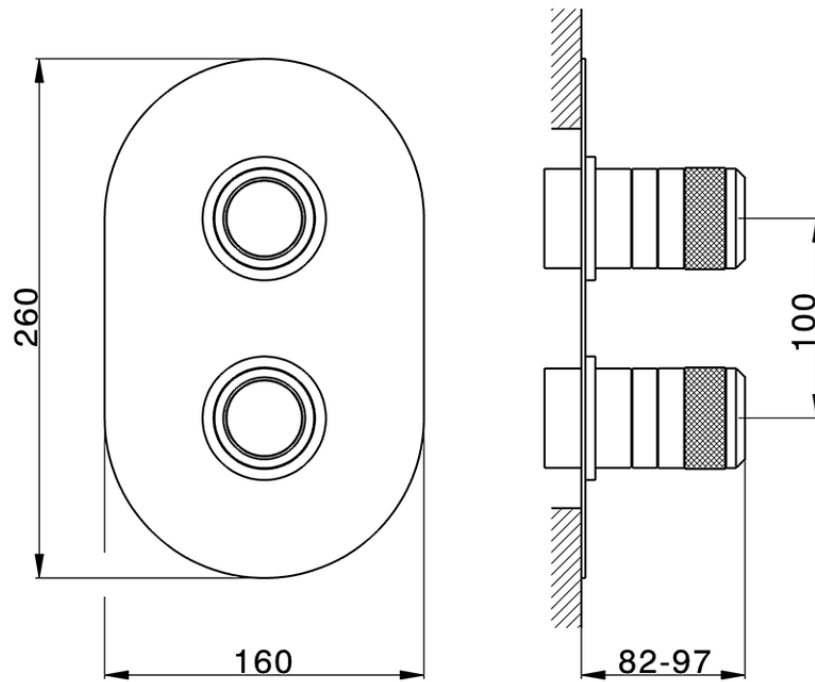

Exposed part for con.thermo.shower mixer, 2-outlet CHRONOS_CR019100

CR019100

<https://en.huberitalia.com/exposed-part-for-con-thermo-shower-mixer-2-outlet-chronos-cr019100>

Piastra/Plate/Plaque/Platte/Placa

2-3mm: XX 25-40 YY 76-91

10mm: XX 21-34 YY 70-83

ZB019100

<https://en.huberitalia.com/concealed-thermostatic-shower-mixer-2-outlet-concealed-zb019100>

2026-04-09