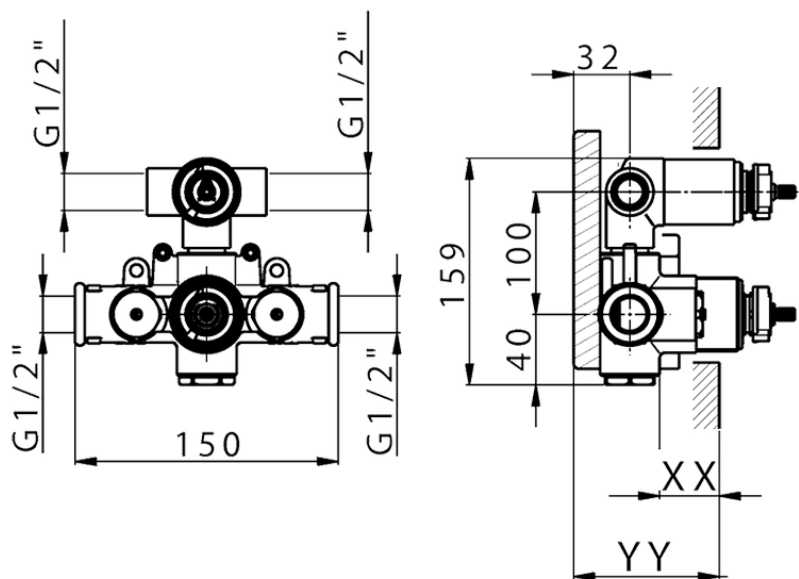

Exposed part for con.thermo.shower mixer, 2-outlet CHRONOS_CR019100

CR019100

<https://en.huberitalia.com/exposed-part-for-con-thermo-shower-mixer-2-outlet-chronos-cr019100>

Piastra/Plate/Plaque/Platte/Placa

2-3mm: XX 25-40 YY 76-91

10mm: XX 21-34 YY 70-83

ZB019100

<https://en.huberitalia.com/concealed-thermostatic-shower-mixer-2-outlet-concealed-zb019100>

2026-04-09