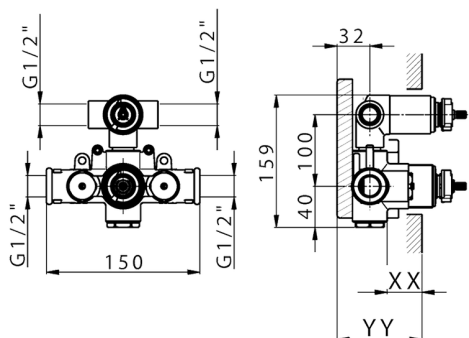

## Concealed thermostatic shower mixer, 2-outlet CONCEALED\_ZB019100

MODEL **ZB019100**

Concealed thermostatic shower mixer, 2-outlet, with 1/2" 2-outlet deviatstop cartridge, without trim kit

AVAILABLE FINISHINGS

**04** 04 Without finishing

CHARACTERISTICS

Installation **Concealed**

Cartridge Spare Parts **24.04A.PP**

**8x20 Plus P Thermostatic Valve**

Concealed **1**

Piastra/Plate/Plaque/Platte/Placa  
 2-3mm: XX 25-40 YY 76-91  
 10mm: XX 21-34 YY 70-83