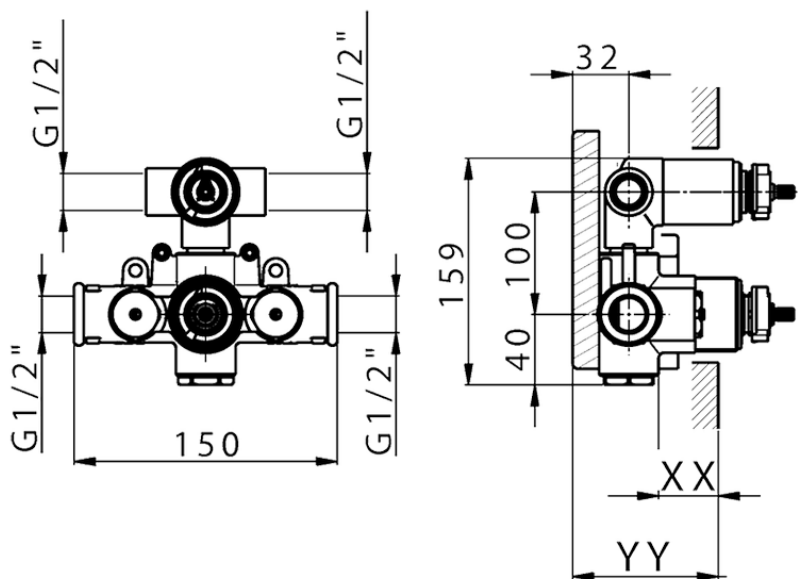

Exposed part for con.thermo.shower mixer, 2-outlet CHRONOS_CR019100

CR019100

<https://en.huberitalia.com/exposed-part-for-con-thermo-shower-mixer-2-outlet-chronos-cr019100>

Piastra/Plate/Plaque/Platte/Placa

2-3mm: XX 25-40 YY 76-91

10mm: XX 21-34 YY 70-83

ZB019100

<https://en.huberitalia.com/concealed-thermostatic-shower-mixer-2-outlet-concealed-zb019100>

2026-04-05