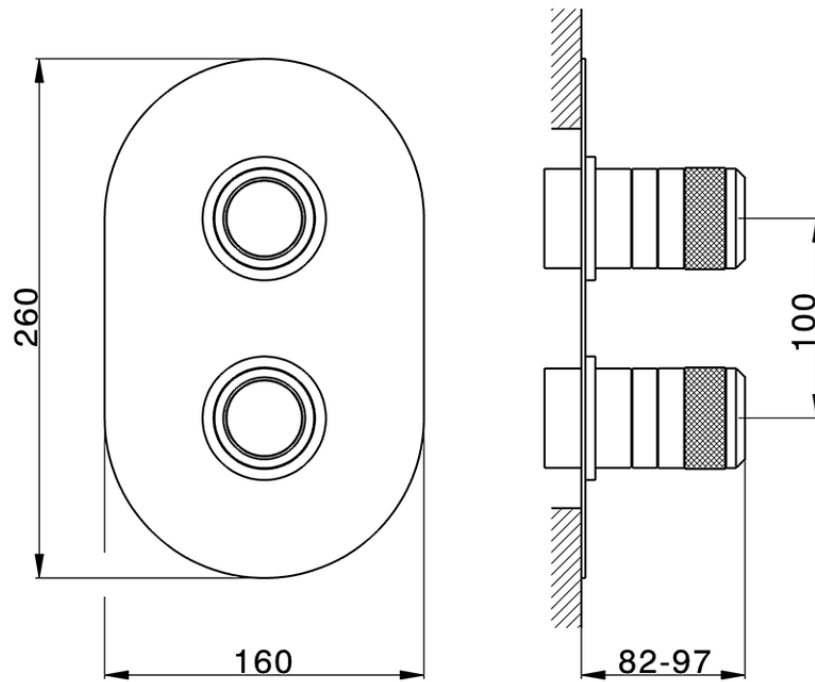

Exposed part for con.thermo.shower mixer, 2-outlet CHRONOS_CR019100

CR019100

<https://en.huberitalia.com/exposed-part-for-con-thermo-shower-mixer-2-outlet-chronos-cr019100>

Piastra/Plate/Plaque/Platte/Placa

2-3mm: XX 25-40 YY 76-91

10mm: XX 21-34 YY 70-83

ZB019100

<https://en.huberitalia.com/concealed-thermostatic-shower-mixer-2-outlet-concealed-zb019100>

2026-04-05