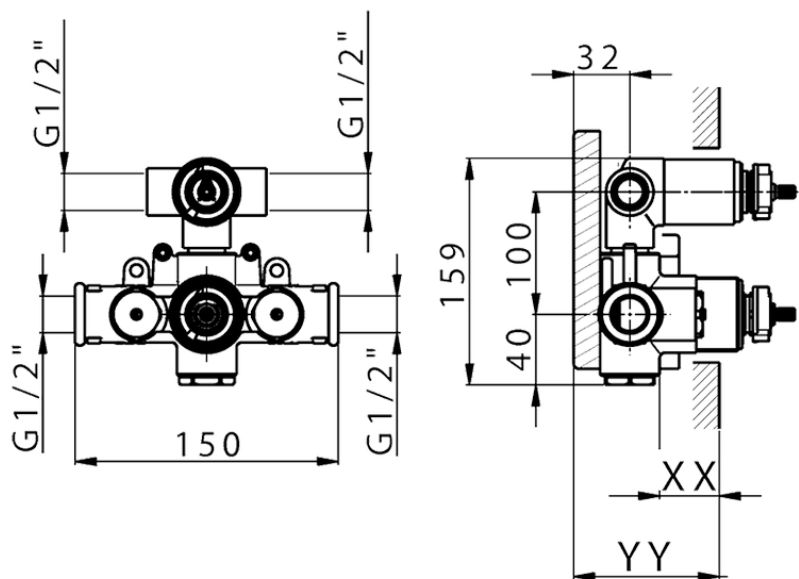

Exposed part for con.thermo.shower mixer, 2-outlet CHRONOS_CR019100

CR019100

<https://en.huberitalia.com/exposed-part-for-con-thermo-shower-mixer-2-outlet-chronos-cr019100>

Piastra/Plate/Plaque/Platte/Placa

2-3mm: XX 25-40 YY 76-91

10mm: XX 21-34 YY 70-83

ZB019100

<https://en.huberitalia.com/concealed-thermostatic-shower-mixer-2-outlet-concealed-zb019100>

2026-06-10