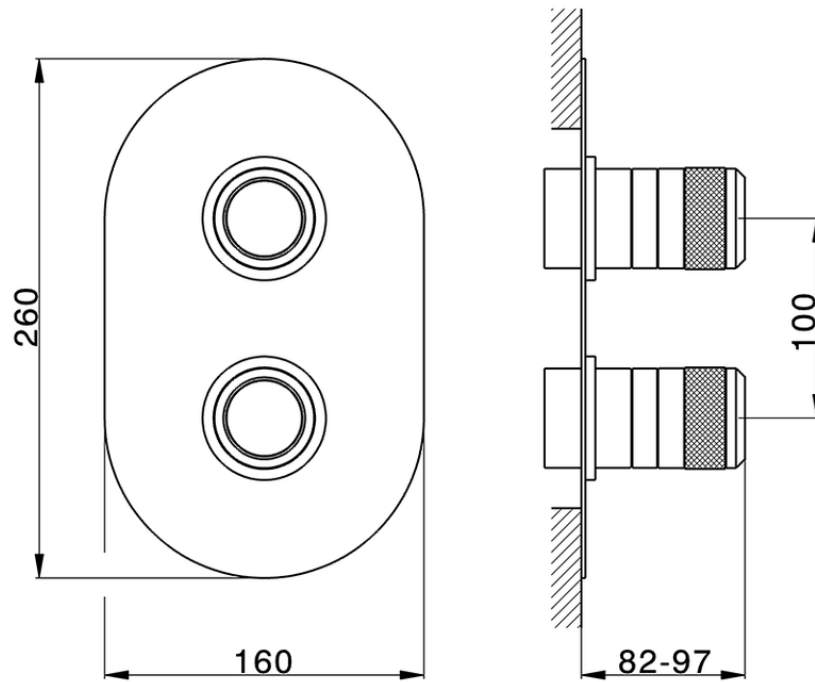

Exposed part for con.thermo.shower mixer, 2-outlet CHRONOS_CR019100

CR019100

<https://en.huberitalia.com/exposed-part-for-con-thermo-shower-mixer-2-outlet-chronos-cr019100>

Piastra/Plate/Plaque/Platte/Placa

2-3mm: XX 25-40 YY 76-91

10mm: XX 21-34 YY 70-83

ZB019100

<https://en.huberitalia.com/concealed-thermostatic-shower-mixer-2-outlet-concealed-zb019100>

2026-06-10